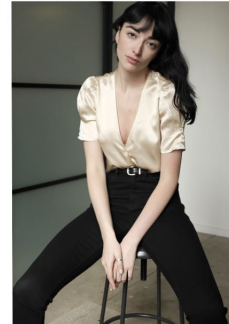

Rebecca

5 feet 9 1/2 inches

32-24-35

HAIR black/brown

EYES brown

DRESS 0/2

SHOE 8.5

WALLFLOWER MANAGEMENT

WALLFLOWER
MANAGEMENT

REBECCA SHUGART height 5'9.5" 32-24-35 hair dark brown eyes brown dress 2 shoe 8.5

3809 PARRY AVE #105

DALLAS, TX 75222 214.559.4300

WALLFLOWERMANAGEMENT.COM

Rebecca

Height-5 feet 9 1/2 inches, Measure-32-24-35, HAIR black/brown, EYES brown, DRESS 0/2,SHOE 8.5

Rebecca

Height-5 feet 9 1/2 inches, Measure-32-24-35, HAIR black/brown, EYES brown, DRESS 0/2,SHOE 8.5

Rebecca

Height-5 feet 9 1/2 inches, Measure-32-24-35, HAIR black/brown, EYES brown, DRESS 0/2,SHOE 8.5