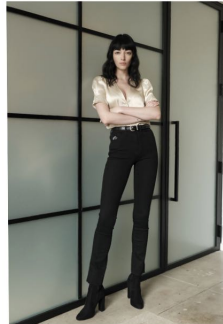

Rebecca

5 feet 9 1/2 inches

32-24-35

HAIR black/brown

EYES brown

DRESS 0/2

SHOE 8.5

WALLFLOWER MANAGEMENT

WALLFLOWER
MANAGEMENT

REBECCA SHUGART height 5'9.5" 32-24-35 hair dark brown eyes brown dress 2 shoe 8.5

3809 PARRY AVE #105

DALLAS, TX 75222 214.559.4300

WALLFLOWERMANAGEMENT.COM

Rebecca

Height-5 feet 9 1/2 inches, Measure-32-24-35, HAIR black/brown, EYES brown, DRESS 0/2,SHOE 8.5

Rebecca

Height-5 feet 9 1/2 inches, Measure-32-24-35, HAIR black/brown, EYES brown, DRESS 0/2,SHOE 8.5

Rebecca

Height-5 feet 9 1/2 inches, Measure-32-24-35, HAIR black/brown, EYES brown, DRESS 0/2,SHOE 8.5