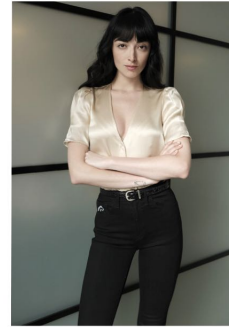

Rebecca

5 feet 9 1/2 inches

32-24-35

HAIR black/brown

EYES brown

DRESS 0/2

SHOE 8.5

WALLFLOWER MANAGEMENT

WALLFLOWER
MANAGEMENT

REBECCA SHUGART height 5'9.5" 32-24-35 hair dark brown eyes brown dress 2 shoe 8.5

3809 PARRY AVE #105

DALLAS, TX 75222 214.559.4300

WALLFLOWERMANAGEMENT.COM

Rebecca

Height-5 feet 9 1/2 inches, Measure-32-24-35, HAIR black/brown, EYES brown, DRESS 0/2,SHOE 8.5

Rebecca

Height-5 feet 9 1/2 inches, Measure-32-24-35, HAIR black/brown, EYES brown, DRESS 0/2,SHOE 8.5

Rebecca

Height-5 feet 9 1/2 inches, Measure-32-24-35, HAIR black/brown, EYES brown, DRESS 0/2,SHOE 8.5