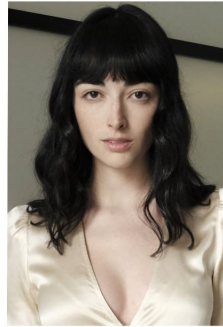

Rebecca

5 feet 9 1/2 inches

32-24-35

HAIR black/brown

EYES brown

DRESS 0/2

SHOE 8.5

WALLFLOWER MANAGEMENT

WALLFLOWER
MANAGEMENT

REBECCA SHUGART height 5'9.5" 32-24-35 hair dark brown eyes brown dress 2 shoe 8.5

3809 PARRY AVE #105

DALLAS, TX 75222 214.559.4300

WALLFLOWERMANAGEMENT.COM

Rebecca

Height-5 feet 9 1/2 inches, Measure-32-24-35, HAIR black/brown, EYES brown, DRESS 0/2,SHOE 8.5

Rebecca

Height-5 feet 9 1/2 inches, Measure-32-24-35, HAIR black/brown, EYES brown, DRESS 0/2,SHOE 8.5

Rebecca

Height-5 feet 9 1/2 inches, Measure-32-24-35, HAIR black/brown, EYES brown, DRESS 0/2,SHOE 8.5

Rebecca

Height-5 feet 9 1/2 inches, Measure-32-24-35, HAIR black/brown, EYES brown, DRESS 0/2,SHOE 8.5