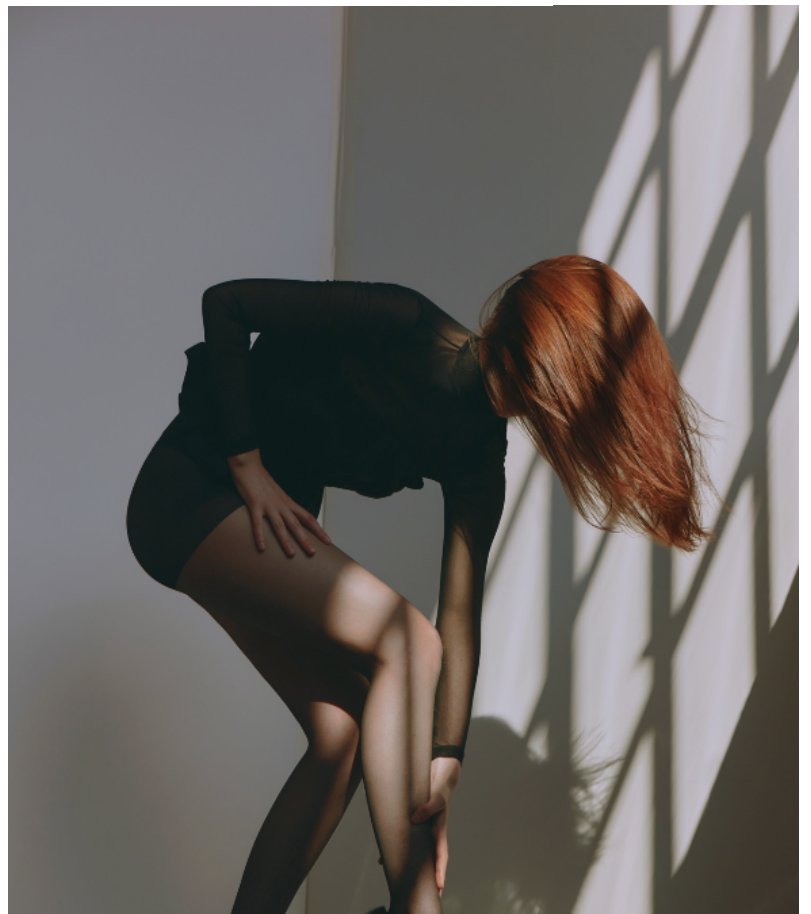

Kathryn M.

5 feet 10 inches

32-23.5-36.5

HAIR Red

EYES Green

DRESS 0/2

SHOE 7

WALLFLOWER MANAGEMENT

height 5'10"
measure 32-23.5-34
hair RED
eyes GREEN
dress 0/2
shoe 7

KATHERINE MCMILLIAN

Kathryn M.

Height-5 feet 10 inches, Measure-32-23.5-36.5, HAIR Red, EYES Green, DRESS 0/2,SHOE 7