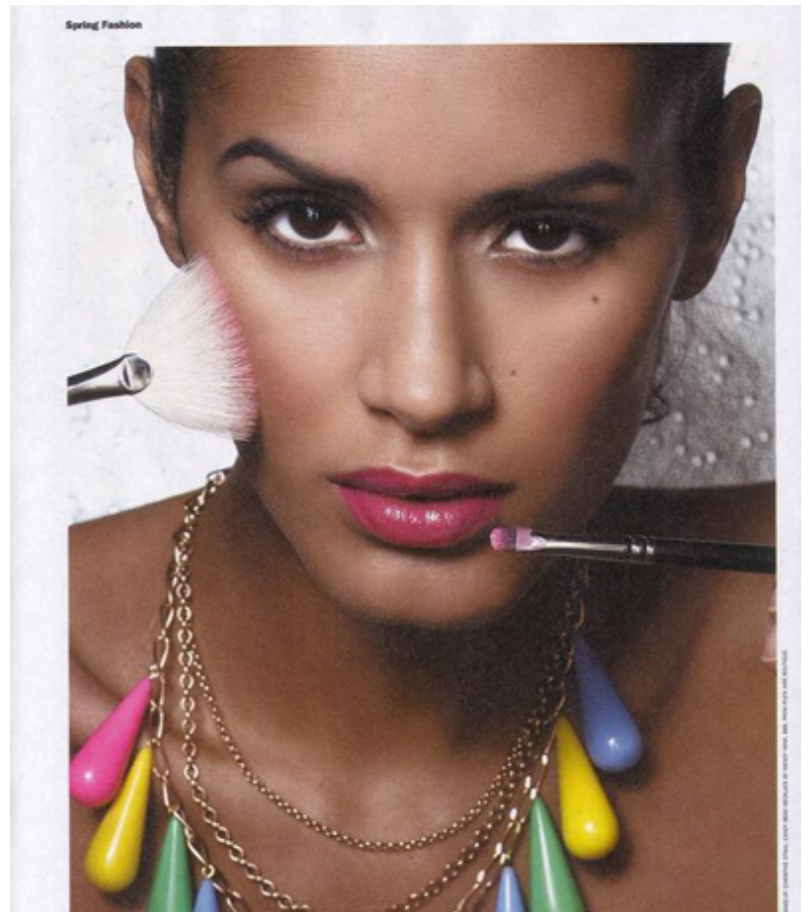

Jaslene

Height-5 feet 8 inches, Measure-32-23-33, HAIR Brown, EYES Brown, DRESS 0, SHOE 7