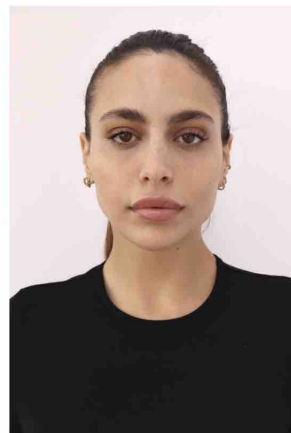

Rouge

5 feet 9 inches

31.5-24-37

HAIR Brown

EYES Brown

DRESS 2-4

SHOE 9

WALLFLOWER MANAGEMENT

height 5'9"
31.5-24-37
hair BROWN
eyes BROWN
dress 2
shoe 9

ROUGE

Rouge

Height-5 feet 9 inches, Measure-31.5-24-37, HAIR Brown, EYES Brown, DRESS 2-4,SHOE 9