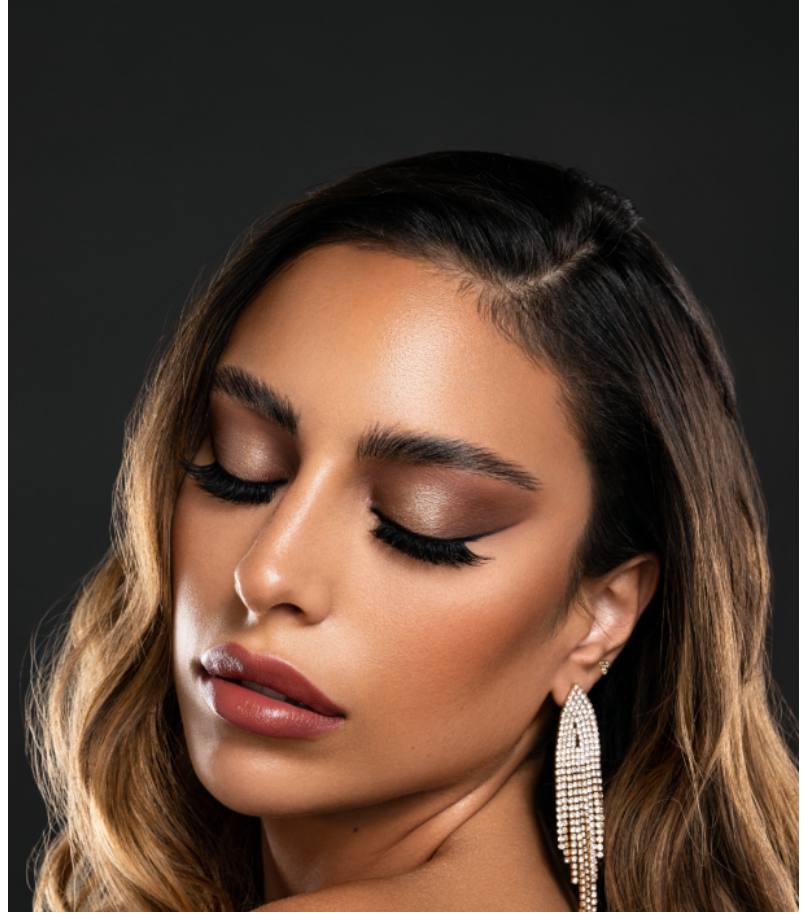

# Rouge

5 feet 9 inches

31.5-24-37

HAIR Brown

EYES Brown

DRESS 2-4

SHOE 9

# Rouge

Height-5 feet 9 inches, Measure-31.5-24-37, HAIR Brown, EYES Brown, DRESS 2-4,SHOE 9