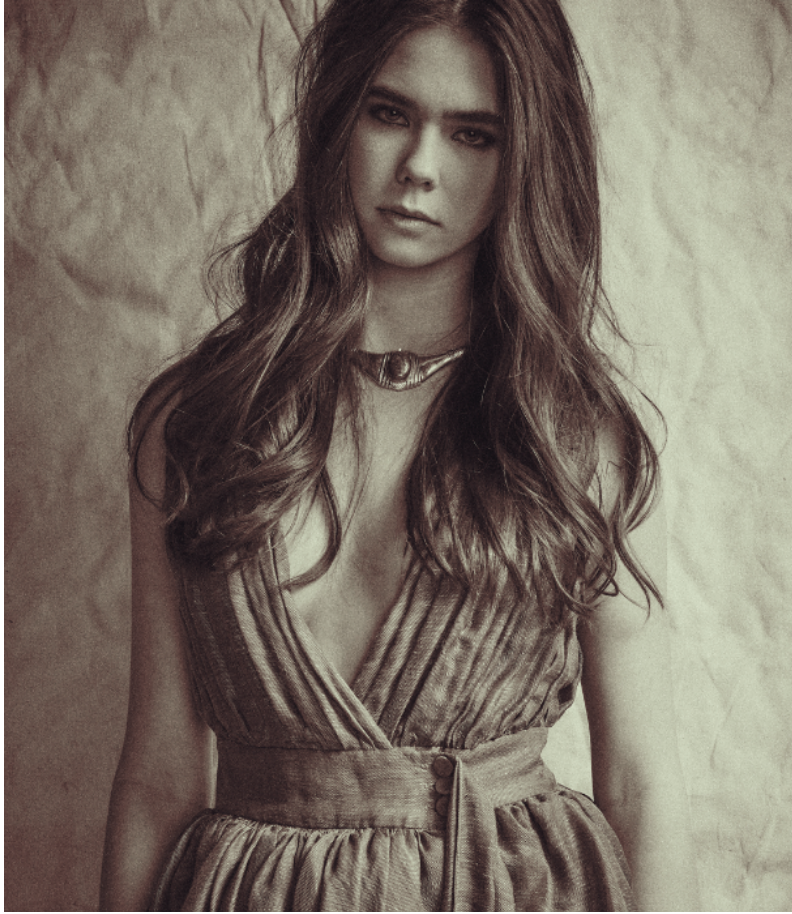

Peyton

5 feet 9 1/2 inches

32-25.5-36

HAIR Brown

EYES Blue

DRESS 2/4

SHOE 9

WALLFLOWER MANAGEMENT

Peyton

Height-5 feet 9 1/2 inches, Measure-32-25.5-36, HAIR Brown, EYES Blue, DRESS 2/4,SHOE 9

Peyton

Height-5 feet 9 1/2 inches, Measure-32-25.5-36, HAIR Brown, EYES Blue, DRESS 2/4,SHOE 9

Peyton

Height-5 feet 9 1/2 inches, Measure-32-25.5-36, HAIR Brown, EYES Blue, DRESS 2/4,SHOE 9