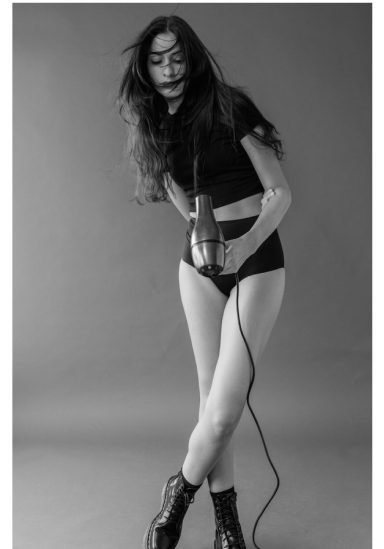

Dani

5 feet 10 inches

32-24-35.5

HAIR Brown

EYES Brown

DRESS 2

SHOE 9

WALLFLOWER MANAGEMENT

214.552.4300
WALLFLOWERMANAGEMENT.COM
3809 PANTY AVE #105 - DALLAS, TX 75226

height 5'10"
32-24-35.5
hour BROWN
eyes BROWN
dress 02 shoe 9

DANNI

Dani

Height-5 feet 10 inches, Measure-32-24-35.5, HAIR Brown, EYES Brown, DRESS 2,SHOE 9

Dani

Height-5 feet 10 inches, Measure-32-24-35.5, HAIR Brown, EYES Brown, DRESS 2,SHOE 9

Dani

Height-5 feet 10 inches, Measure-32-24-35.5, HAIR Brown, EYES Brown, DRESS 2,SHOE 9

Dani

Height-5 feet 10 inches, Measure-32-24-35.5, HAIR Brown, EYES Brown, DRESS 2,SHOE 9

Dani

Height-5 feet 10 inches, Measure-32-24-35.5, HAIR Brown, EYES Brown, DRESS 2,SHOE 9