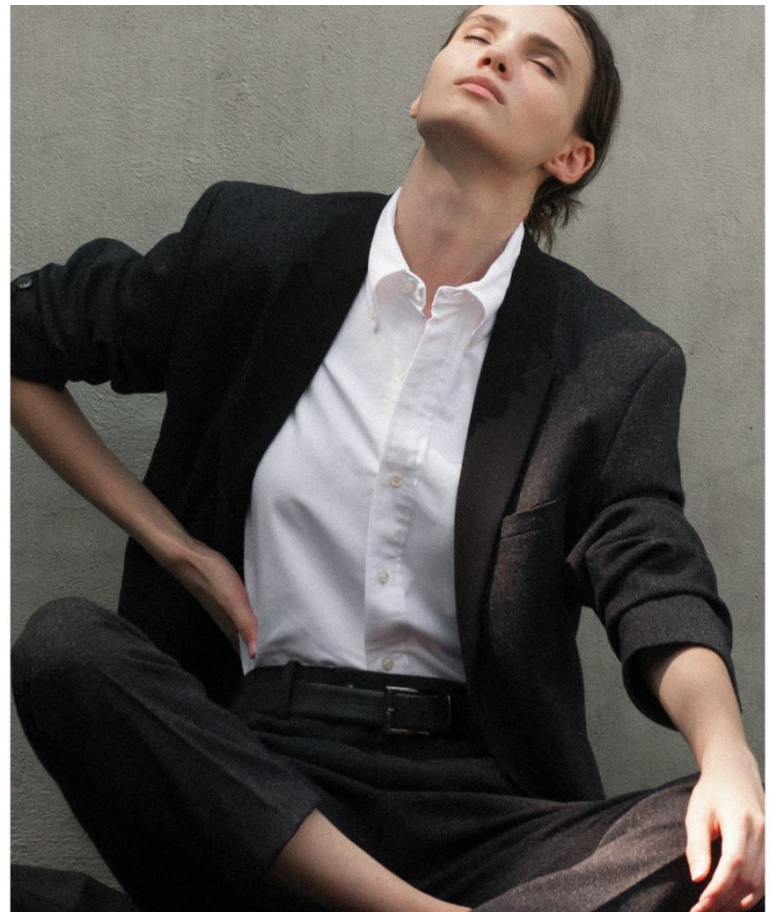

Lore

5 feet 10 inches

32-24-34

HAIR Brown

EYES Brown

DRESS 2

SHOE 8

WALLFLOWER MANAGEMENT

Lore

Height-5 feet 10 inches, Measure-32-24-34, HAIR Brown, EYES Brown, DRESS 2,SHOE 8

Lore

Height-5 feet 10 inches, Measure-32-24-34, HAIR Brown, EYES Brown, DRESS 2,SHOE 8

Lore

Height-5 feet 10 inches, Measure-32-24-34, HAIR Brown, EYES Brown, DRESS 2,SHOE 8