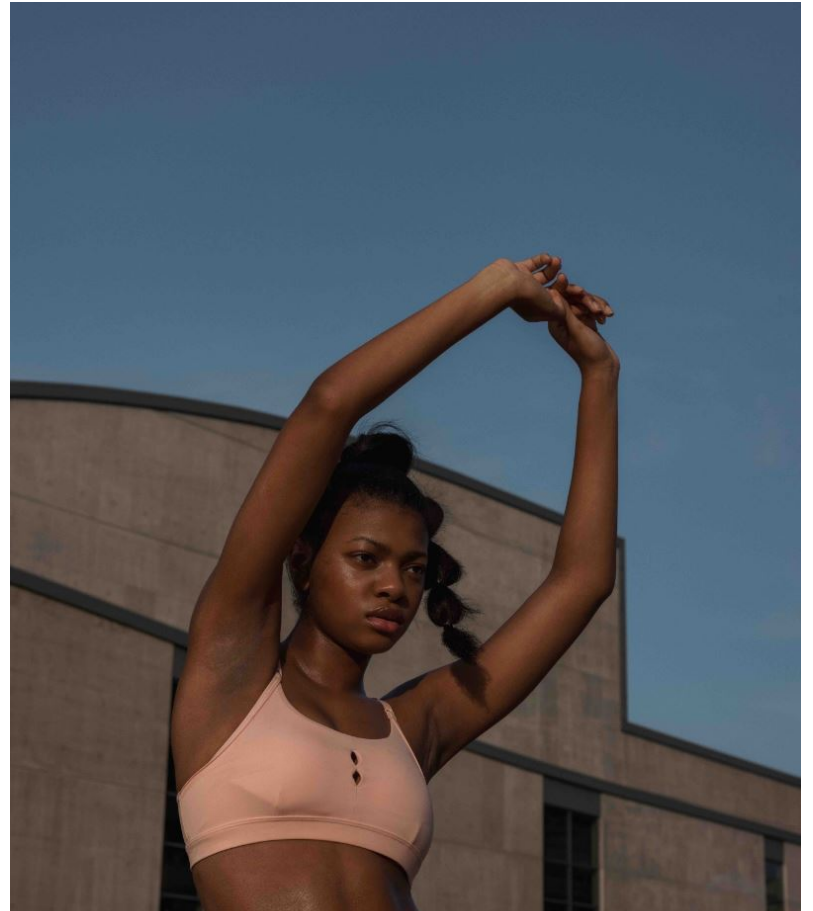

Secily

Height-5 feet 10 inches, Measure-34-25.5-36.5, HAIR Black, EYES Brown, DRESS 2/4,SHOE 10.5