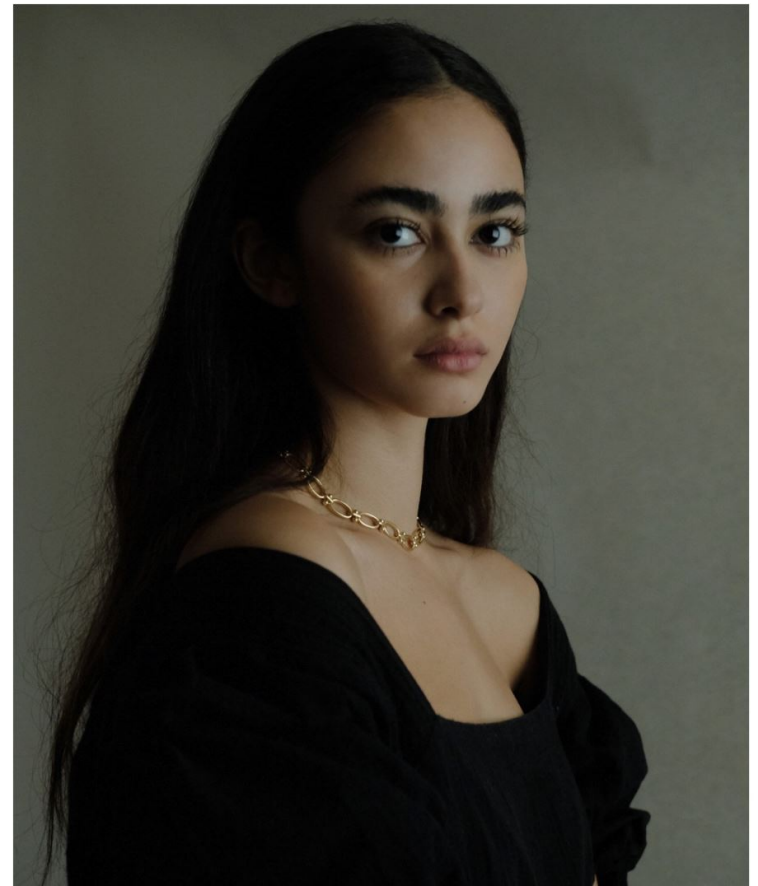

Kat

Height-5 feet 6 inches, Measure-31-24-34.5, HAIR Brown, EYES Brown, DRESS 0/2,SHOE 6.5