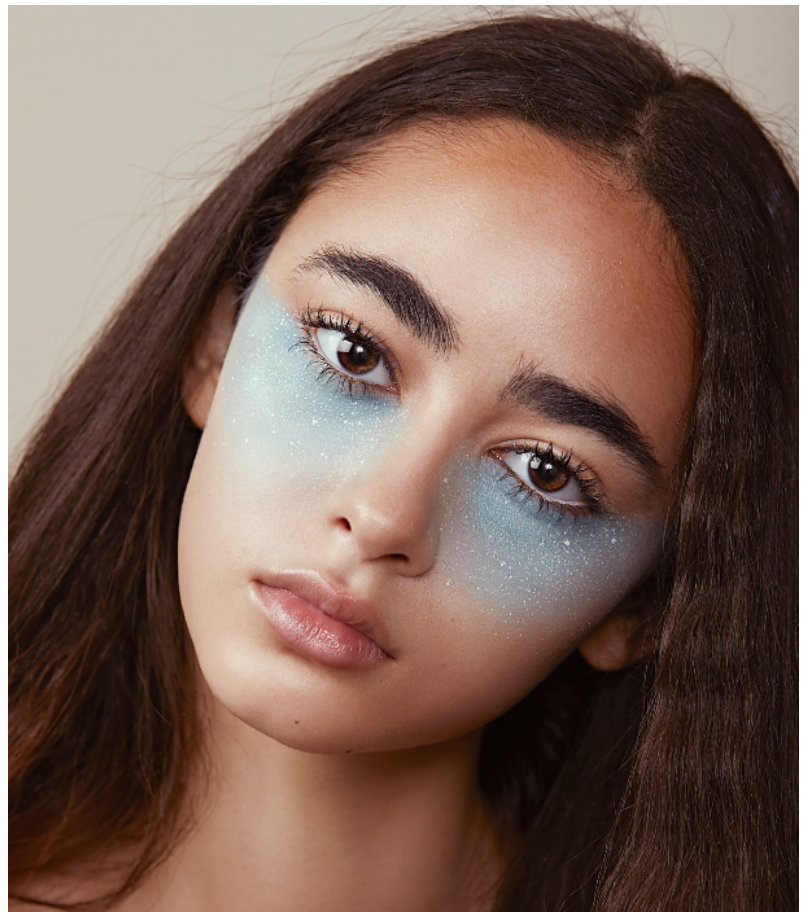

Kat

Height-5 feet 6 inches, Measure-31-24-34.5, HAIR Brown, EYES Brown, DRESS 0/2,SHOE 6.5