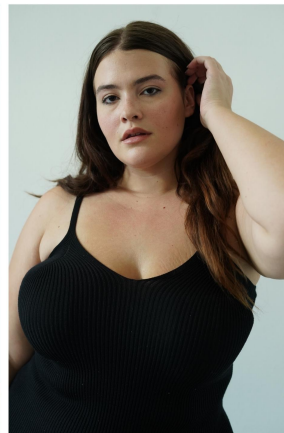

# Tegan

5 feet 6 inches

45-36-50

HAIR Brown

EYES Brown

DRESS 14/16

SHOE 8.5

## WALLFLOWER MANAGEMENT

WALLFLOWER  
MANAGEMENT

height: 57 45-37-48.5 hair: BROWN eyes: BROWN dress: 16 shoe: 8.5

TEGAN

# Tegan

Height-5 feet 6 inches, Measure-45-36-50, HAIR Brown, EYES Brown, DRESS 14/16,SHOE 8.5