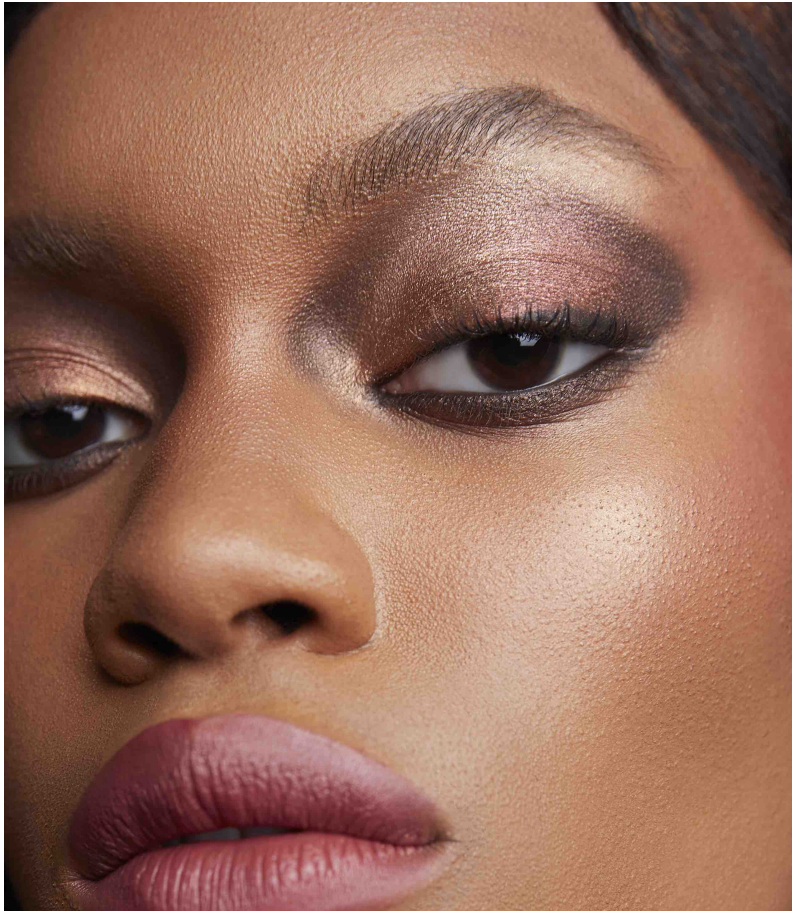

Saniya

Height-5 feet 9 inches, Measure-32-24-34, HAIR Brown, EYES Brown , DRESS 2,SHOE 10