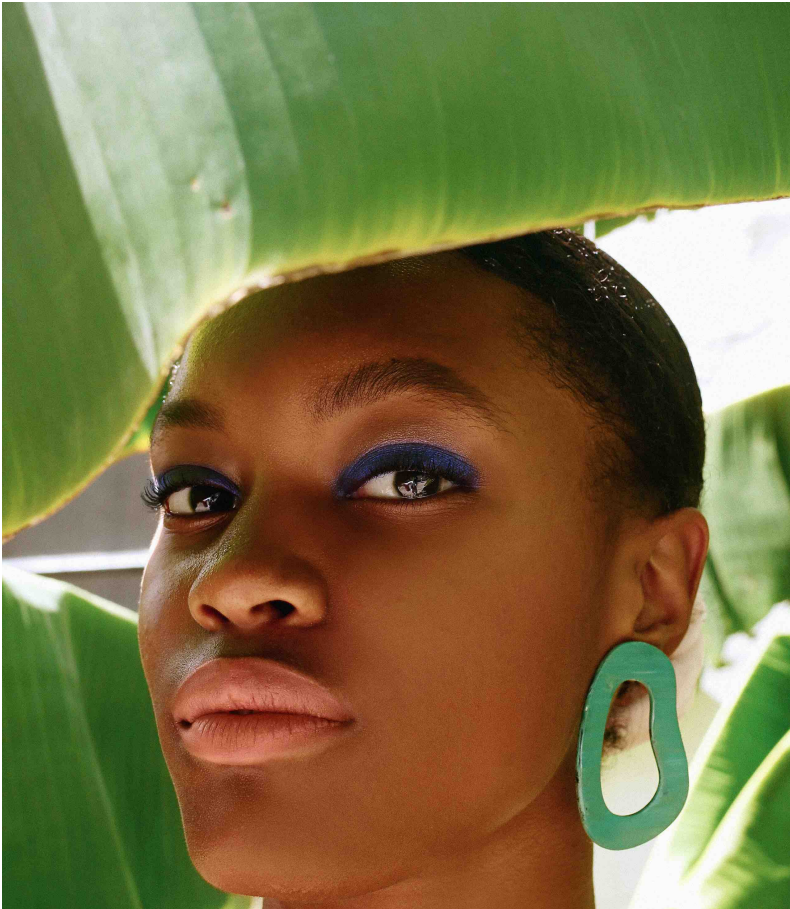

Saniya

Height-5 feet 9 inches, Measure-32-24-34, HAIR Brown, EYES Brown , DRESS 2,SHOE 10