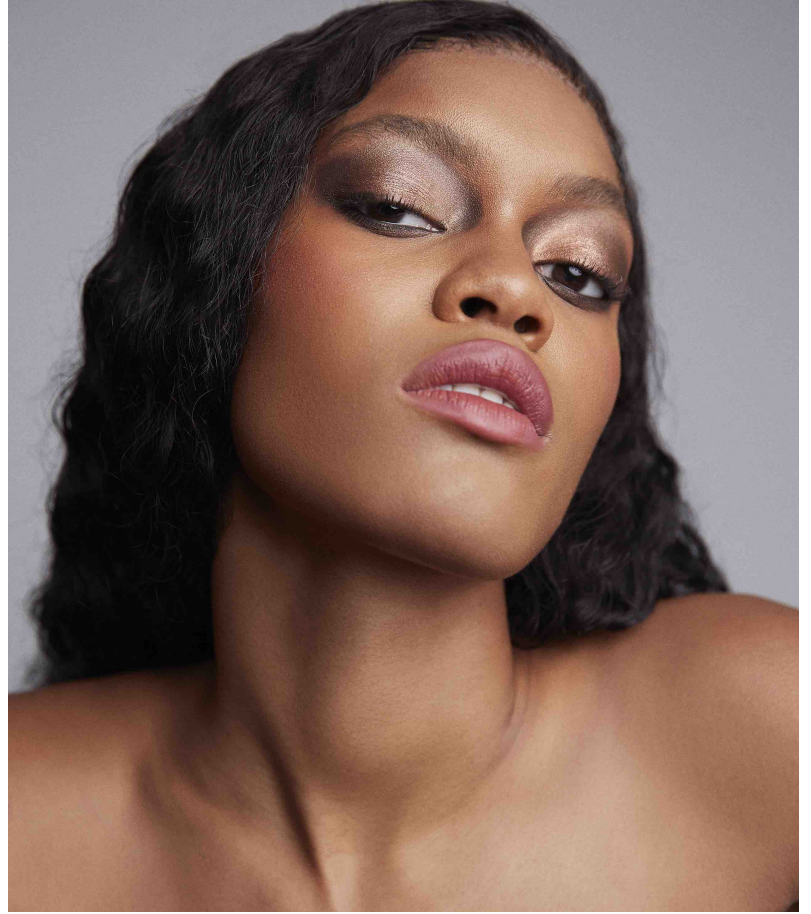

# Saniya

5 feet 9 inches

32-24-34

HAIR Brown

EYES Brown

DRESS 2

SHOE 10

## WALLFLOWER MANAGEMENT

WALLFLOWER

height: 59 hair: BROWN eyes: BROWN dress: 2 shoe: 10

SANIYA

# Saniya

Height-5 feet 9 inches, Measure-32-24-34, HAIR Brown, EYES Brown , DRESS 2,SHOE 10