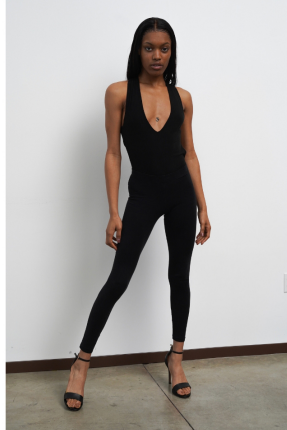

# Saniya

5 feet 9 inches

32-24-34

HAIR Brown

EYES Brown

DRESS 2

SHOE 10

## WALLFLOWER MANAGEMENT

WALLFLOWER

height: 59 hair: BROWN eyes: BROWN dress: 2 shoe: 10

SANIYA

# Saniya

Height-5 feet 9 inches, Measure-32-24-34, HAIR Brown, EYES Brown , DRESS 2,SHOE 10