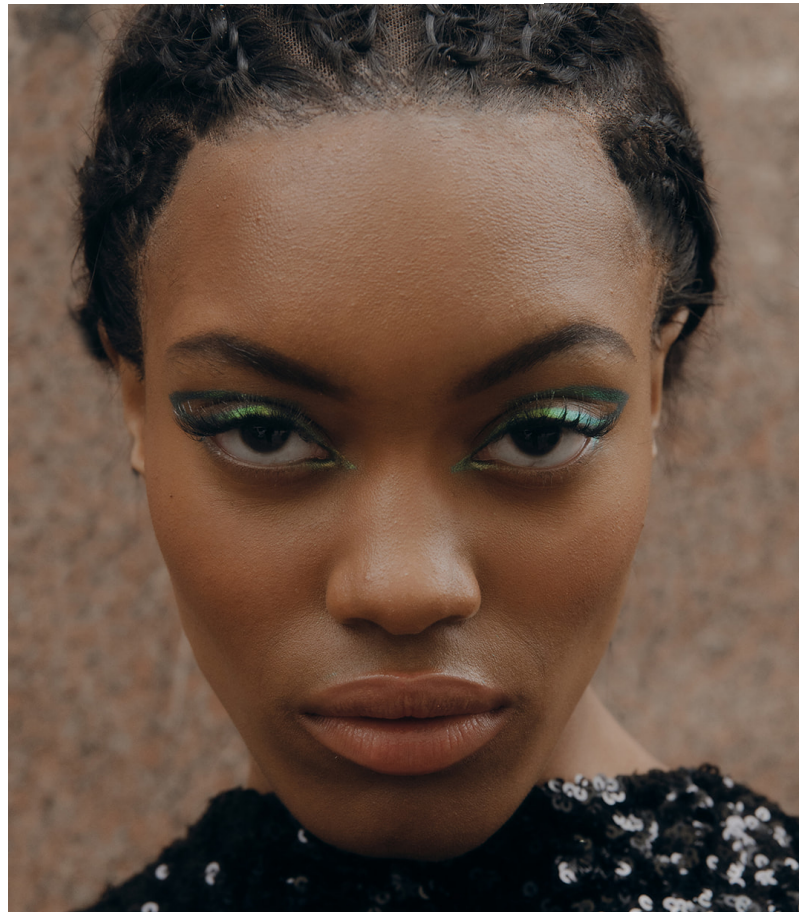

# Saniya

5 feet 9 inches

32-24-34

HAIR Brown

EYES Brown

DRESS 2

SHOE 10

## WALLFLOWER MANAGEMENT

WALLFLOWER

height: 59 hair: BROWN eyes: BROWN dress: 2 shoe: 10

SANIYA

# Saniya

Height-5 feet 9 inches, Measure-32-24-34, HAIR Brown, EYES Brown , DRESS 2,SHOE 10