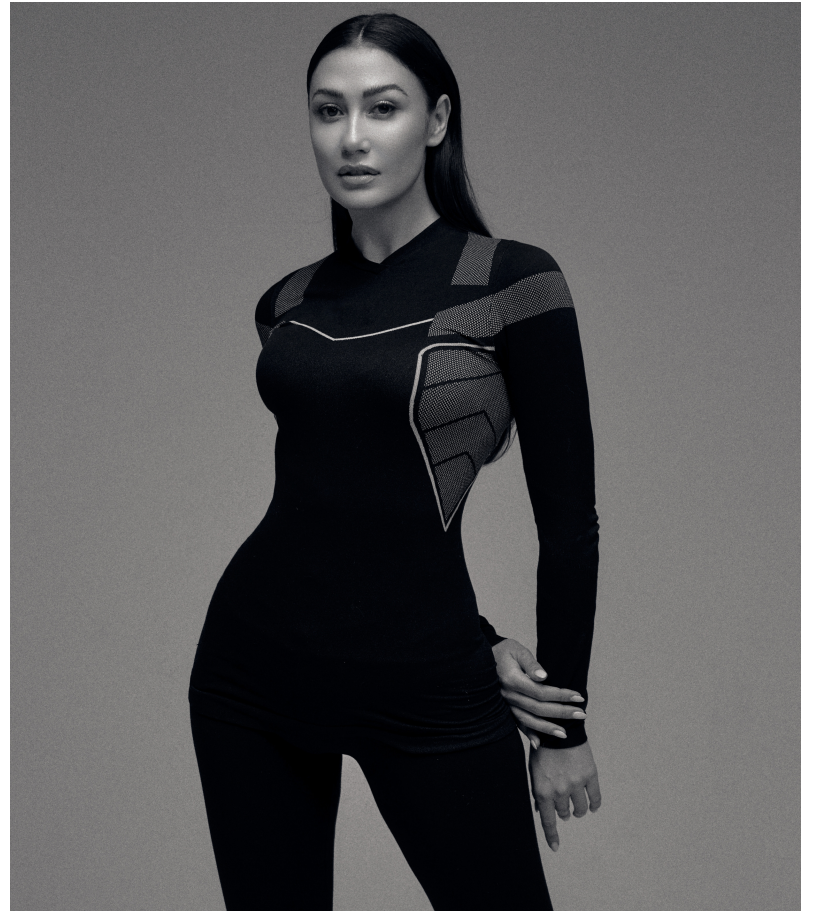

Raysa

Height-5 feet 9 inches, Measure-34B-24-35, HAIR Brown, EYES Brown, DRESS 4,SHOE 9