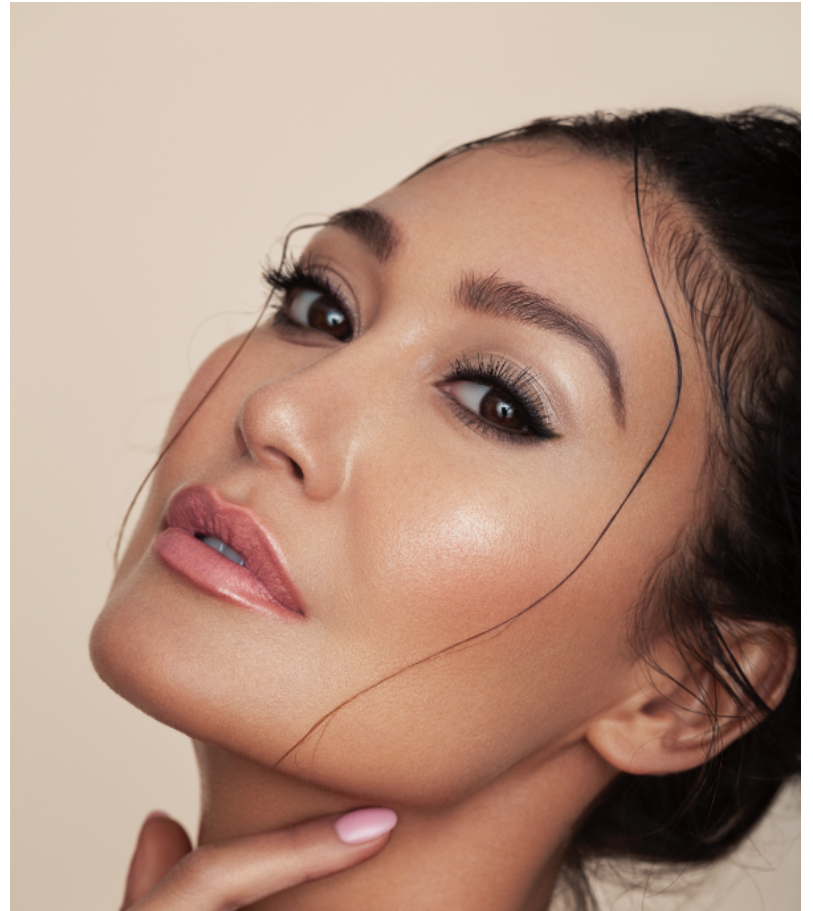

shoe 9

3809 PARRY AVE # 805 - DALLAS, TX 75226

WALLFLOWERMANAGEMENT.COM

Raysa

Height-5 feet 9 inches, Measure-34B-24-35, HAIR Brown, EYES Brown, DRESS 4,SHOE 9

Raysa

Height-5 feet 9 inches, Measure-34B-24-35, HAIR Brown, EYES Brown, DRESS 4,SHOE 9