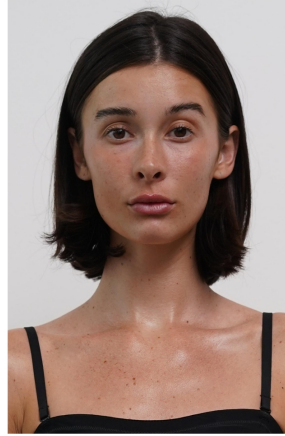

Maddie

5ft 10in

32-23-34

HAIR Dark Brown

EYES Brown

DRESS 0/2

SHOE 9.5

WALLFLOWER MANAGEMENT

WALLFLOWER
MANAGEMENT

shoe: 9.5

dress: 0/2

eyes: BROWN

hair: DARK BROWN

23-23-34

height: 5'10"

MADDIE

Maddie

Height-5ft 10in, Measure-32-23-34, HAIR Dark Brown, EYES Brown, DRESS 0/2,SHOE 9.5

Maddie

Height-5ft 10in, Measure-32-23-34, HAIR Dark Brown, EYES Brown, DRESS 0/2,SHOE 9.5

Maddie

Height-5ft 10in, Measure-32-23-34, HAIR Dark Brown, EYES Brown, DRESS 0/2,SHOE 9.5