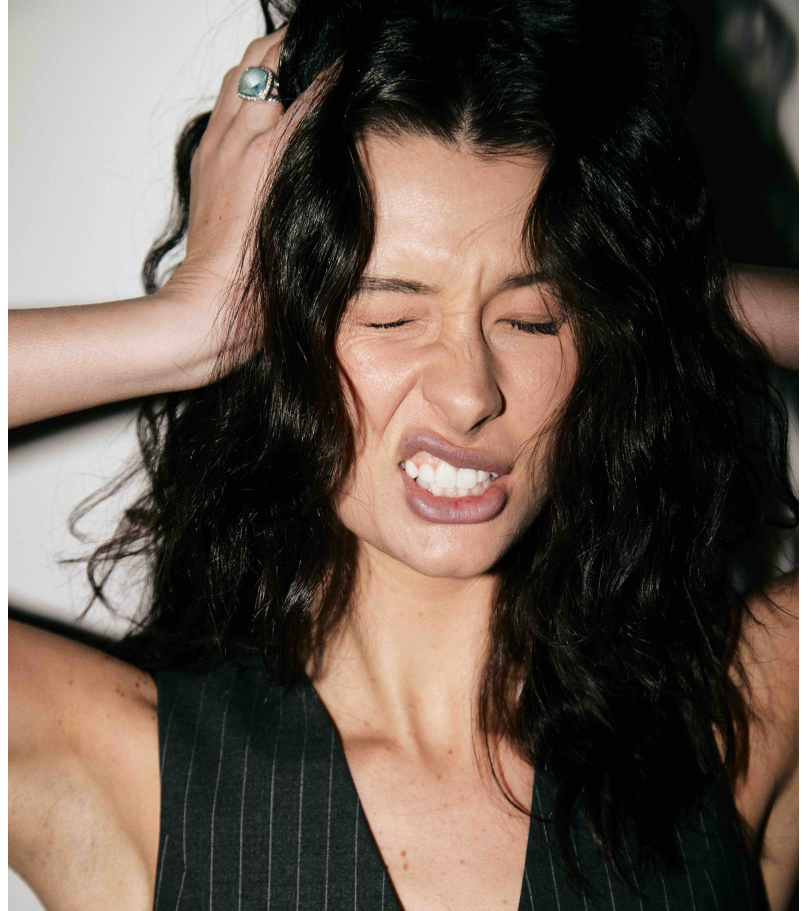

Maddie

Height-5ft 10in, Measure-32-23-34, HAIR Dark Brown, EYES Brown, DRESS 0/2,SHOE 9.5