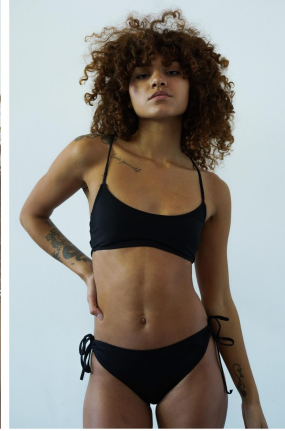

Jasmine

5 feet 9 inches

34-28-41

HAIR Red

EYES Brown

DRESS 8

SHOE 10

WALLFLOWER MANAGEMENT

WALLFLOWER
MANAGEMENT

height: 5'9" 34-28-41 hair: RD eyes: BWN dress: 02 shoe: 10

JASMINE

Jasmine

Height-5 feet 9 inches, Measure-34-28-41, HAIR Red, EYES Brown, DRESS 8,SHOE 10

Jasmine

Height-5 feet 9 inches, Measure-34-28-41, HAIR Red, EYES Brown, DRESS 8,SHOE 10

Jasmine

Height-5 feet 9 inches, Measure-34-28-41, HAIR Red, EYES Brown, DRESS 8,SHOE 10

Jasmine

Height-5 feet 9 inches, Measure-34-28-41, HAIR Red, EYES Brown, DRESS 8,SHOE 10

BURBERRY
Black Horseferry Backpack

Jasmine

Height-5 feet 9 inches, Measure-34-28-41, HAIR Red, EYES Brown, DRESS 8,SHOE 10

Jasmine

Height-5 feet 9 inches, Measure-34-28-41, HAIR Red, EYES Brown, DRESS 8,SHOE 10