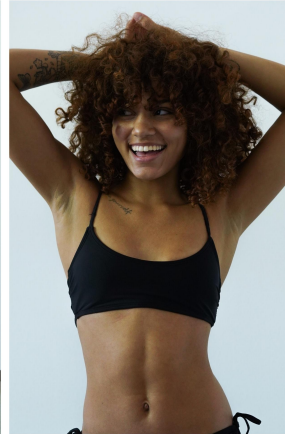

Jasmine

5 feet 9 inches

34-28-41

HAIR Red

EYES Brown

DRESS 8

SHOE 10

WALLFLOWER MANAGEMENT

WALLFLOWER
MANAGEMENT

height: 5'9" 34-28-41 hair: RD eyes: BWN dress: 02 shoe: 10

JASMINE

Jasmine

Height-5 feet 9 inches, Measure-34-28-41, HAIR Red, EYES Brown, DRESS 8,SHOE 10

Jasmine

Height-5 feet 9 inches, Measure-34-28-41, HAIR Red, EYES Brown, DRESS 8,SHOE 10

Jasmine

Height-5 feet 9 inches, Measure-34-28-41, HAIR Red, EYES Brown, DRESS 8,SHOE 10

Jasmine

Height-5 feet 9 inches, Measure-34-28-41, HAIR Red, EYES Brown, DRESS 8,SHOE 10

BURBERRY
Black Horseferry Backpack

Jasmine

Height-5 feet 9 inches, Measure-34-28-41, HAIR Red, EYES Brown, DRESS 8,SHOE 10

Jasmine

Height-5 feet 9 inches, Measure-34-28-41, HAIR Red, EYES Brown, DRESS 8,SHOE 10