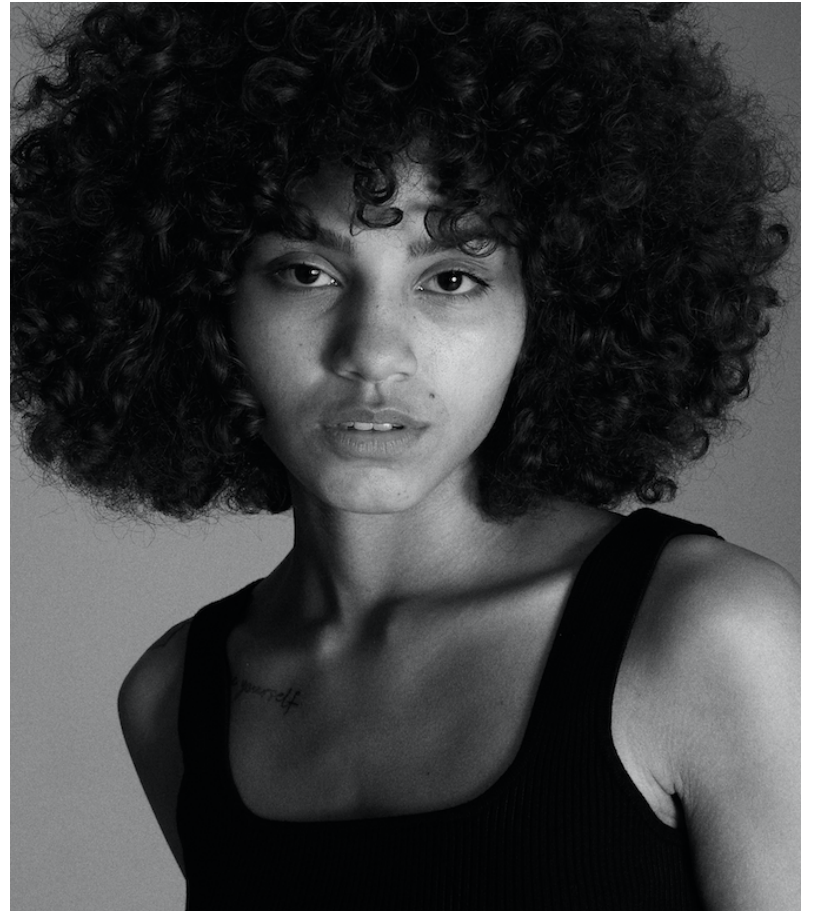

Jasmine

5 feet 9 inches

34-28-41

HAIR Red

EYES Brown

DRESS 8

SHOE 10

WALLFLOWER MANAGEMENT

WALLFLOWER
MANAGEMENT

height: 5'9" 34-28-41 hair: RD eyes: BWN dress: 02 shoe: 10

JASMINE

Jasmine

Height-5 feet 9 inches, Measure-34-28-41, HAIR Red, EYES Brown, DRESS 8,SHOE 10

Jasmine

Height-5 feet 9 inches, Measure-34-28-41, HAIR Red, EYES Brown, DRESS 8,SHOE 10

Jasmine

Height-5 feet 9 inches, Measure-34-28-41, HAIR Red, EYES Brown, DRESS 8,SHOE 10

Jasmine

Height-5 feet 9 inches, Measure-34-28-41, HAIR Red, EYES Brown, DRESS 8,SHOE 10

BURBERRY
Black Horseferry Backpack