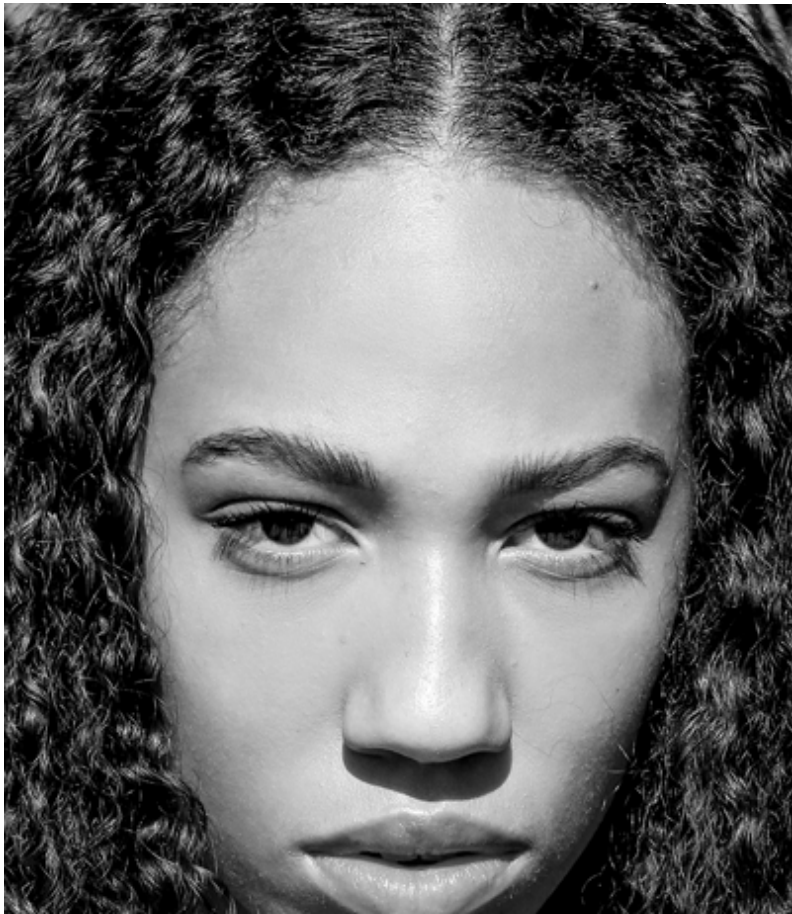

# India

5 feet 11 1/2 inches

33-25-36

HAIR Brown

EYES Brown

DRESS 4/6

SHOE 10

## WALLFLOWER MANAGEMENT

WALLFLOWER  
MANAGEMENT

height: 5'11.5    hair: BROWN    eyes: BROWN    dress: 4    shoe: 10

INDIA

# India

Height-5 feet 11 1/2 inches, Measure-33-25-36, HAIR Brown, EYES Brown, DRESS 4/6,SHOE 10