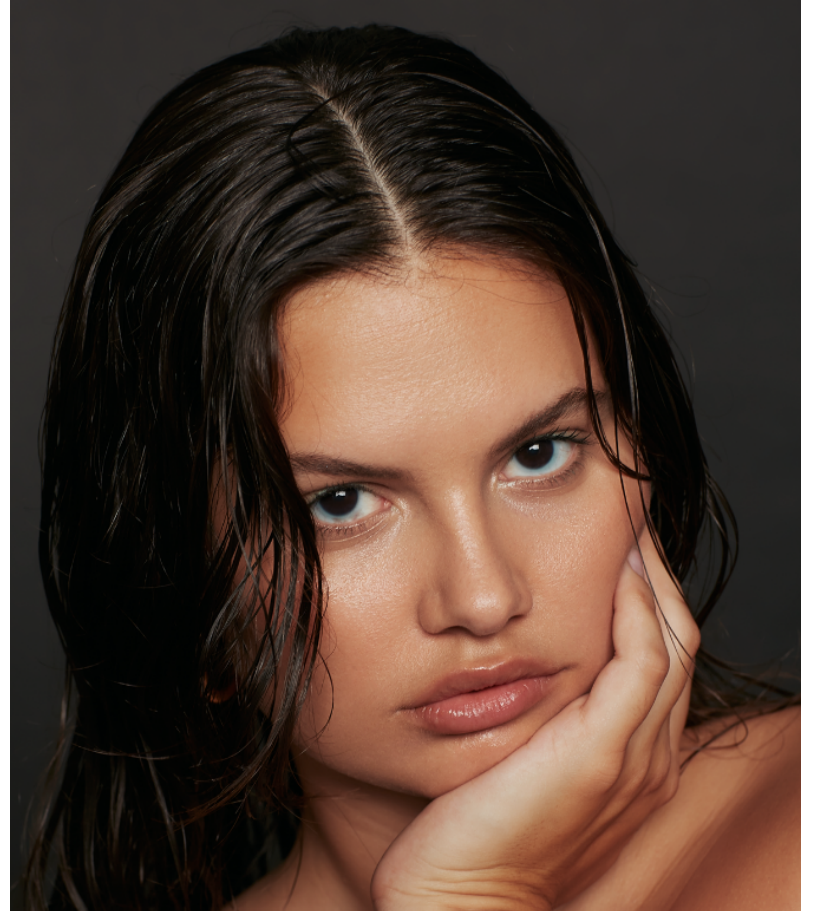

Barbara

Height-5 foot 8 1/2 inches, Measure-37-32-43, HAIR Brown, EYES Brown, DRESS 10/12,SHOE 9.5