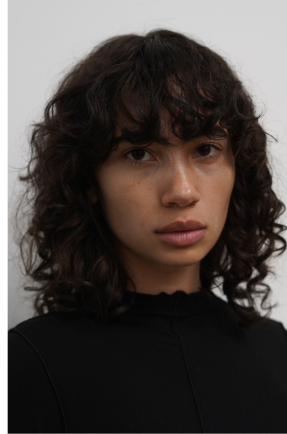

Madison

5 feet 8 1/2 inches

32-24-34

HAIR dark brown

EYES brown

DRESS 0/2

SHOE 7.5/8

WALLFLOWER MANAGEMENT

WALLFLOWER
MANAGEMENT

height: 5'8.5 hair: brown eyes: blue dress: 0 shoe: 8

MADISON

Madison

Height-5 feet 8 1/2 inches, Measure-32-24-34, HAIR dark brown, EYES brown, DRESS 0/2,SHOE 7.5/8

Madison

Height-5 feet 8 1/2 inches, Measure-32-24-34, HAIR dark brown, EYES brown, DRESS 0/2,SHOE 7.5/8

Madison

Height-5 feet 8 1/2 inches, Measure-32-24-34, HAIR dark brown, EYES brown, DRESS 0/2,SHOE 7.5/8

Madison

Height-5 feet 8 1/2 inches, Measure-32-24-34, HAIR dark brown, EYES brown, DRESS 0/2,SHOE 7.5/8

Madison

Height-5 feet 8 1/2 inches, Measure-32-24-34, HAIR dark brown, EYES brown, DRESS 0/2,SHOE 7.5/8