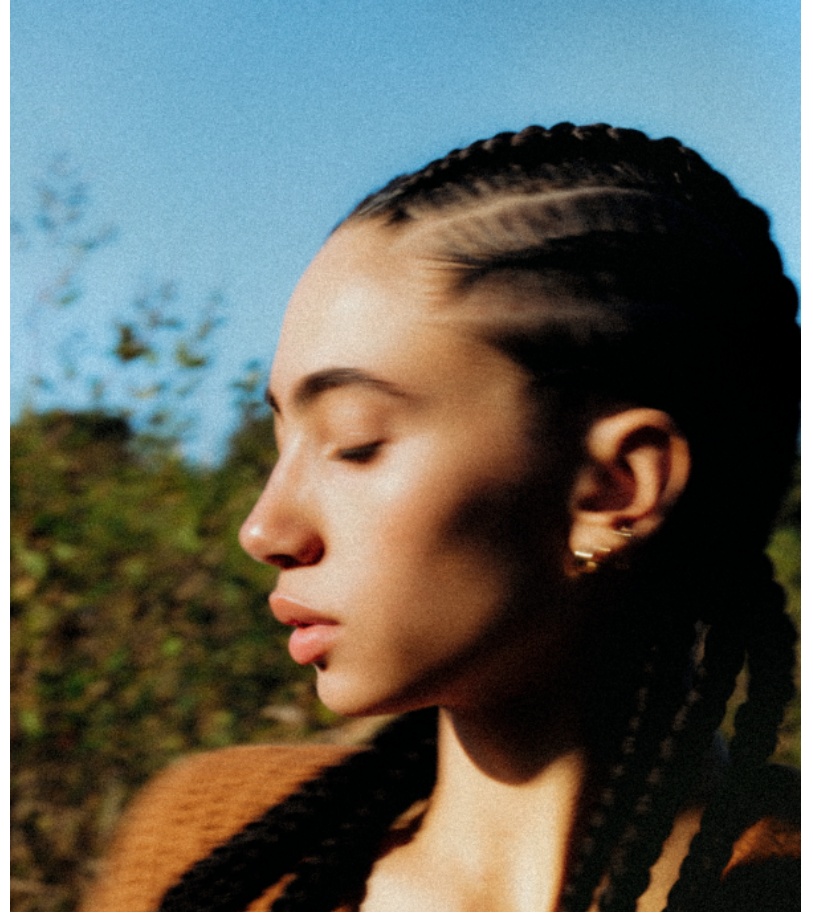

Madison

5 feet 8 1/2 inches

32-24-34

HAIR dark brown

EYES brown

DRESS 0/2

SHOE 7.5/8

WALLFLOWER MANAGEMENT

WALLFLOWER
MANAGEMENT

height: 5'8.5 hair: brown eyes: blue dress: 0 shoe: 8

MADISON

Madison

Height-5 feet 8 1/2 inches, Measure-32-24-34, HAIR dark brown, EYES brown, DRESS 0/2,SHOE 7.5/8

Madison

Height-5 feet 8 1/2 inches, Measure-32-24-34, HAIR dark brown, EYES brown, DRESS 0/2,SHOE 7.5/8

Madison

Height-5 feet 8 1/2 inches, Measure-32-24-34, HAIR dark brown, EYES brown, DRESS 0/2,SHOE 7.5/8

Madison

Height-5 feet 8 1/2 inches, Measure-32-24-34, HAIR dark brown, EYES brown, DRESS 0/2,SHOE 7.5/8

Madison

Height-5 feet 8 1/2 inches, Measure-32-24-34, HAIR dark brown, EYES brown, DRESS 0/2,SHOE 7.5/8