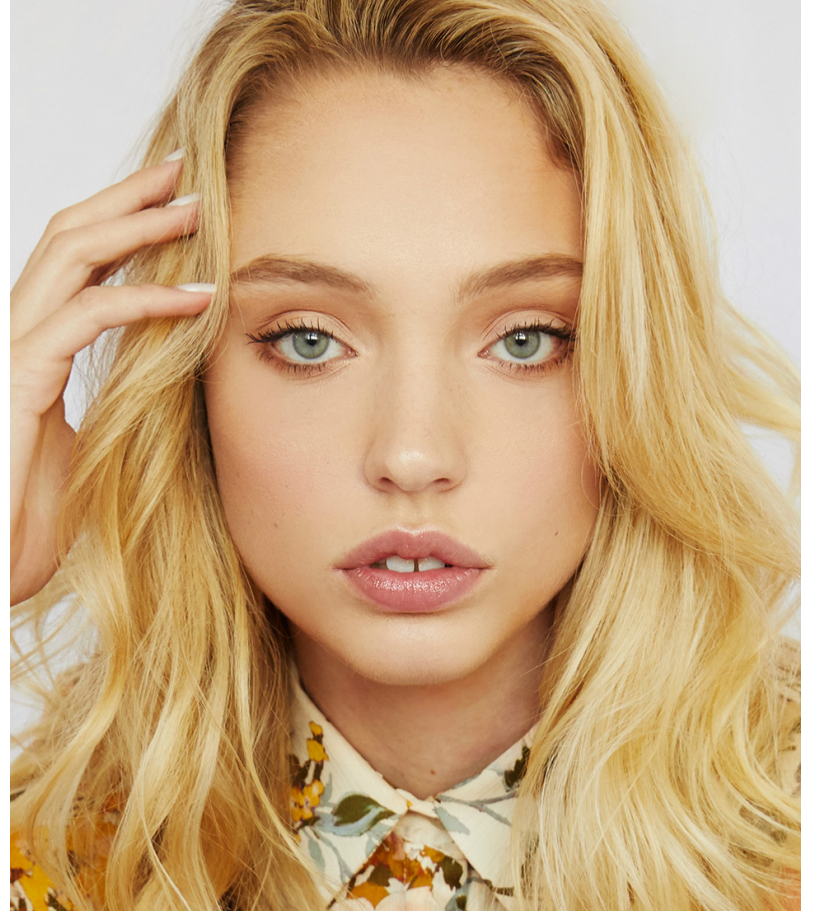

Hailey

5 feet 9 1/2 inches

34-26-37

HAIR Blonde

EYES Blue/green

DRESS 4/6

SHOE 8

WALLFLOWER MANAGEMENT

WALLFLOWER
MANAGEMENT

height: 5'9.5" hair: blonde eyes: blue/green dress: 4 shoe: 8

HAILEY

Hailey

Height-5 feet 9 1/2 inches, Measure-34-26-37, HAIR Blonde , EYES Blue/green, DRESS 4/6,SHOE 8

Hailey

Height-5 feet 9 1/2 inches, Measure-34-26-37, HAIR Blonde , EYES Blue/green, DRESS 4/6,SHOE 8

Hailey

Height-5 feet 9 1/2 inches, Measure-34-26-37, HAIR Blonde , EYES Blue/green, DRESS 4/6,SHOE 8

Hailey

Height-5 feet 9 1/2 inches, Measure-34-26-37, HAIR Blonde , EYES Blue/green, DRESS 4/6,SHOE 8

Hailey