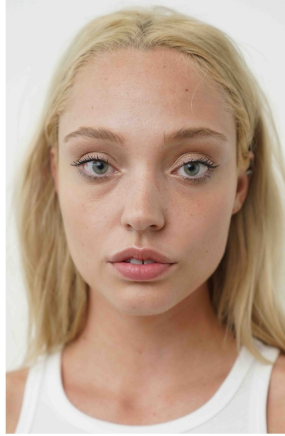

Hailey

5 feet 9 1/2 inches

34-26-37

HAIR Blonde

EYES Blue/green

DRESS 4/6

SHOE 8

WALLFLOWER MANAGEMENT

WALLFLOWER
MANAGEMENT

height: 5'9.5" hair: blonde eyes: blue/green dress: 4 shoe: 8

HAILEY

Hailey

Height-5 feet 9 1/2 inches, Measure-34-26-37, HAIR Blonde , EYES Blue/green, DRESS 4/6,SHOE 8

Hailey

Height-5 feet 9 1/2 inches, Measure-34-26-37, HAIR Blonde , EYES Blue/green, DRESS 4/6,SHOE 8

Hailey

Height-5 feet 9 1/2 inches, Measure-34-26-37, HAIR Blonde , EYES Blue/green, DRESS 4/6,SHOE 8

Hailey

Height-5 feet 9 1/2 inches, Measure-34-26-37, HAIR Blonde , EYES Blue/green, DRESS 4/6,SHOE 8

Hailey

Height-5 feet 9 1/2 inches, Measure-34-26-37, HAIR Blonde , EYES Blue/green, DRESS 4/6,SHOE 8

Hailey

Height-5 feet 9 1/2 inches, Measure-34-26-37, HAIR Blonde , EYES Blue/green, DRESS 4/6,SHOE 8