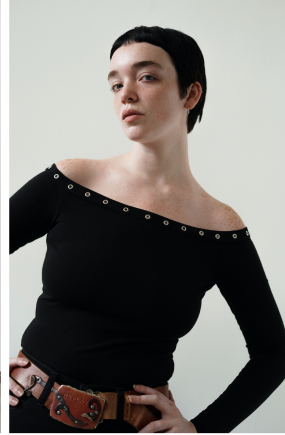

# Lauren

5 feet 10 inches  
32-25-36.5  
HAIR Black  
EYES Blue  
DRESS 2/4  
SHOE 8.5

## WALLFLOWER MANAGEMENT

WALLFLOWER  
MANAGEMENT

8.5  
shoe

4-6  
dress

BLK  
eyes

BUNK  
hair

32-25-36

5'10  
height

# Lauren

Height-5 feet 10 inches, Measure-32-25-36.5, HAIR Black, EYES Blue, DRESS 2/4,SHOE 8.5