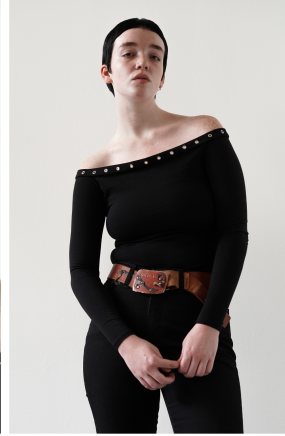

# Lauren

5 feet 10 inches  
32-25-36.5  
HAIR Black  
EYES Blue  
DRESS 2/4  
SHOE 8.5

## WALLFLOWER MANAGEMENT

WALLFLOWER  
MANAGEMENT

8.5  
shoe

4-6  
dress

BLK  
eyes

BUNK  
hair

32-25-36

5'10  
height

# Lauren

Height-5 feet 10 inches, Measure-32-25-36.5, HAIR Black, EYES Blue, DRESS 2/4,SHOE 8.5