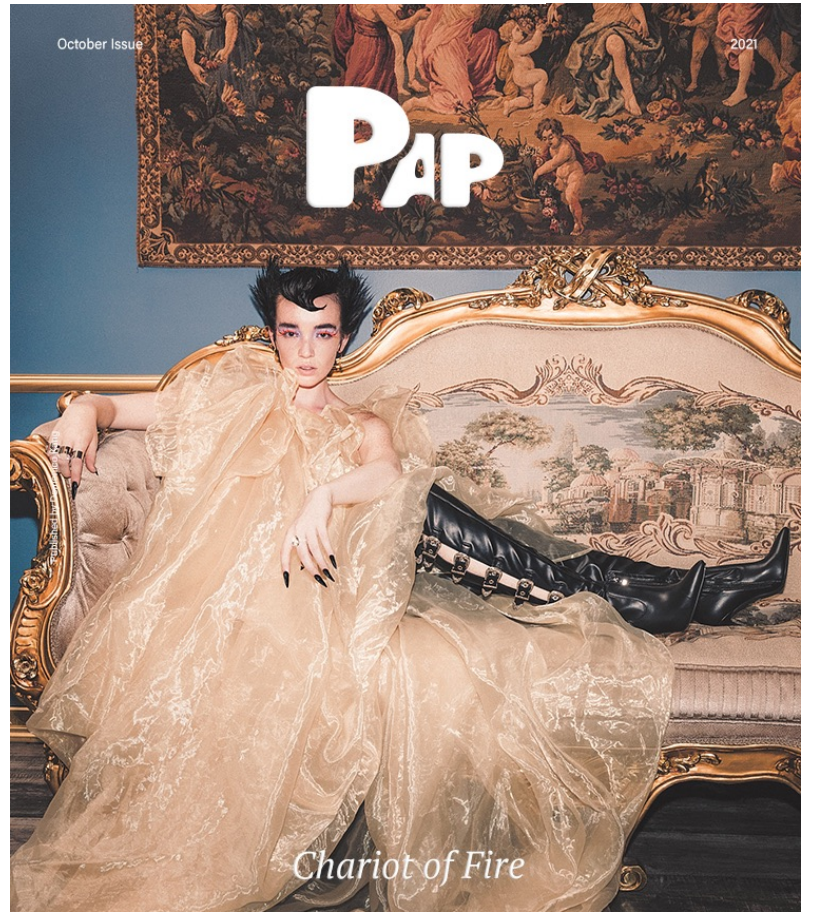

# Lauren

5 feet 10 inches  
32-25-36.5  
HAIR Black  
EYES Blue  
DRESS 2/4  
SHOE 8.5

## WALLFLOWER MANAGEMENT

WALLFLOWER  
MANAGEMENT

8.5  
shoe

4-6  
dress

BLK  
eyes

BUNK  
hair

32-25-36

5'10  
height

# Lauren

Height-5 feet 10 inches, Measure-32-25-36.5, HAIR Black, EYES Blue, DRESS 2/4,SHOE 8.5