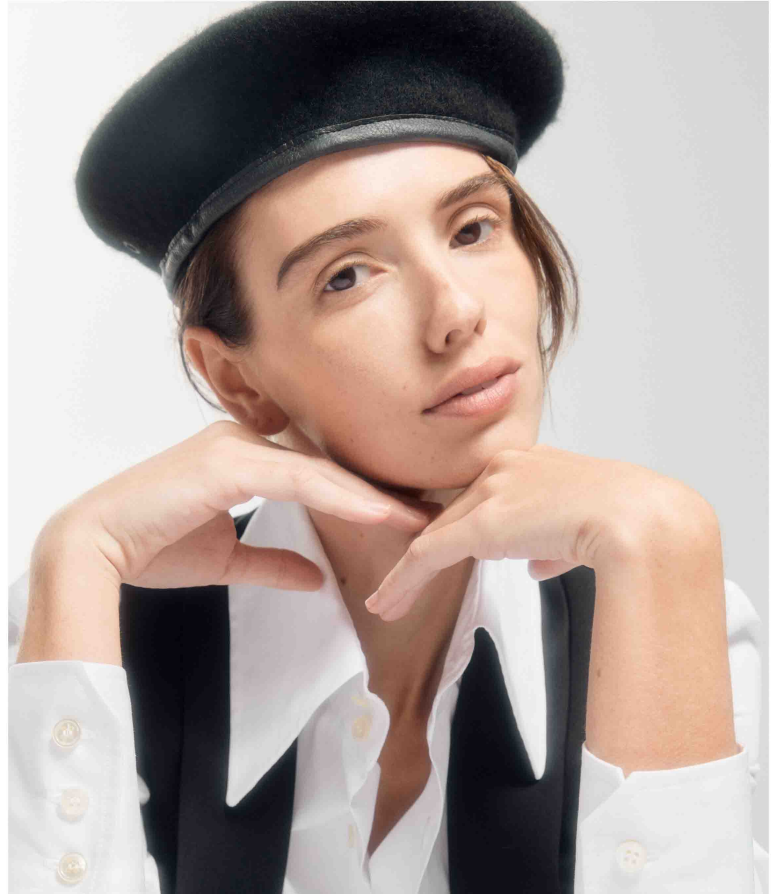

MELIKA

5 feet 7 inches

31-24-33

HAIR BLOND

EYES BROWN

DRESS 0

SHOE 8

WALLFLOWER MANAGEMENT

MELIKA

Height-5 feet 7 inches, Measure-31-24-33, HAIR BLOND, EYES BROWN, DRESS 0,SHOE 8

MELIKA

Height-5 feet 7 inches, Measure-31-24-33, HAIR BLOND, EYES BROWN, DRESS 0,SHOE 8

MELIKA

Height-5 feet 7 inches, Measure-31-24-33, HAIR BLOND, EYES BROWN, DRESS 0,SHOE 8