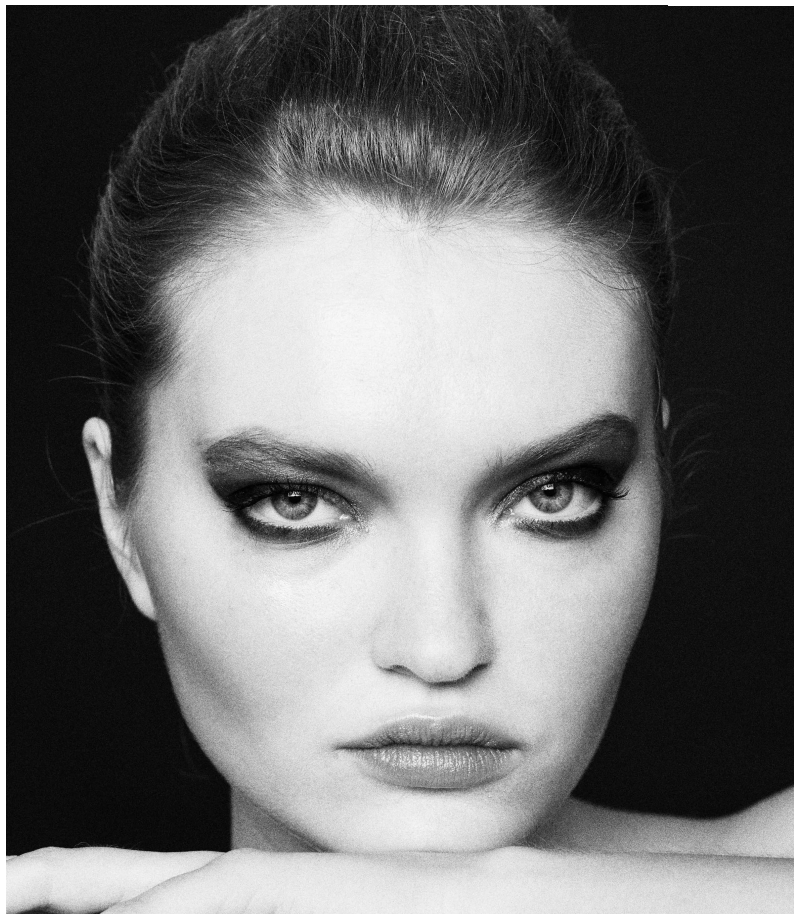

Abby

5 feet 9 1/2 inches

34-25-35.5

HAIR Blonde

EYES Blue

DRESS 2

SHOE 8

WALLFLOWER MANAGEMENT

WALLFLOWER
MANAGEMENT

height: 5'9.5" 34-25-35.5 hair: blonde eyes: blue dress: 44 shoe: 8

ABBY

Abby

Height-5 feet 9 1/2 inches, Measure-34-25-35.5, HAIR Blonde, EYES Blue , DRESS 2,SHOE 8

Abby

Height-5 feet 9 1/2 inches, Measure-34-25-35.5, HAIR Blonde, EYES Blue , DRESS 2,SHOE 8