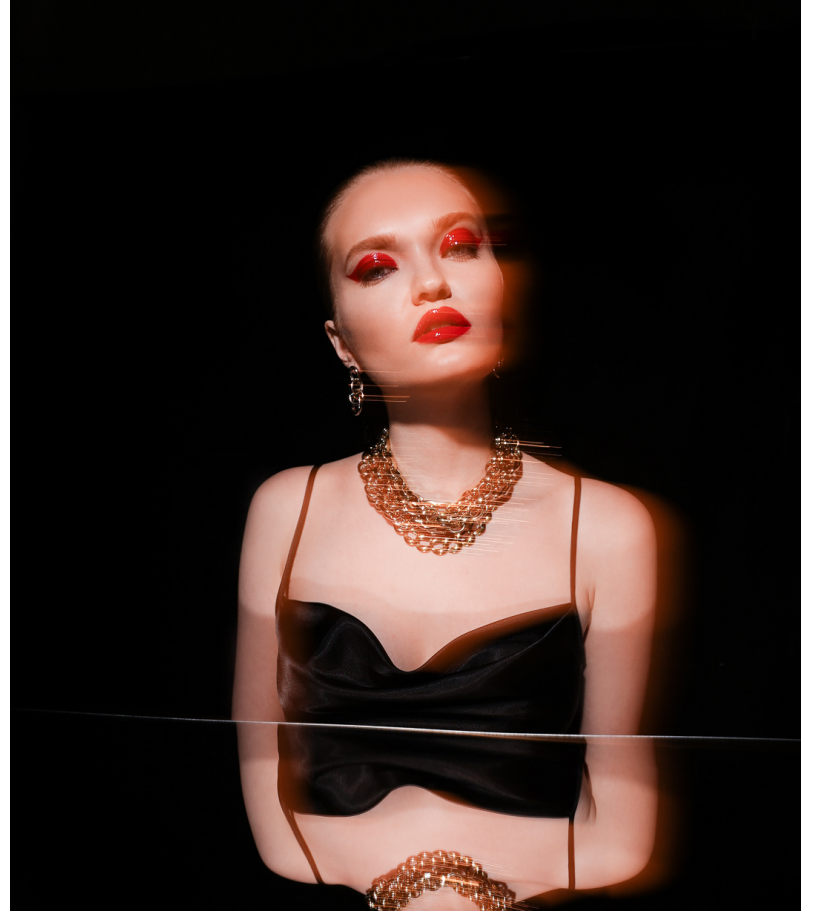

Abby

5 feet 9 1/2 inches

34-25-35.5

HAIR Blonde

EYES Blue

DRESS 2

SHOE 8

WALLFLOWER MANAGEMENT

WALLFLOWER
MANAGEMENT

height: 5'9.5" 34-25-35.5 hair: blonde eyes: blue dress: 44 shoe: 8

ABBY

Abby

Height-5 feet 9 1/2 inches, Measure-34-25-35.5, HAIR Blonde, EYES Blue , DRESS 2,SHOE 8

Abby

Height-5 feet 9 1/2 inches, Measure-34-25-35.5, HAIR Blonde, EYES Blue , DRESS 2,SHOE 8

Abby

Height-5 feet 9 1/2 inches, Measure-34-25-35.5, HAIR Blonde, EYES Blue , DRESS 2,SHOE 8

Abby

Height-5 feet 9 1/2 inches, Measure-34-25-35.5, HAIR Blonde, EYES Blue , DRESS 2,SHOE 8

Abby

Height-5 feet 9 1/2 inches, Measure-34-25-35.5, HAIR Blonde, EYES Blue , DRESS 2,SHOE 8

Abby

Height-5 feet 9 1/2 inches, Measure-34-25-35.5, HAIR Blonde, EYES Blue , DRESS 2,SHOE 8