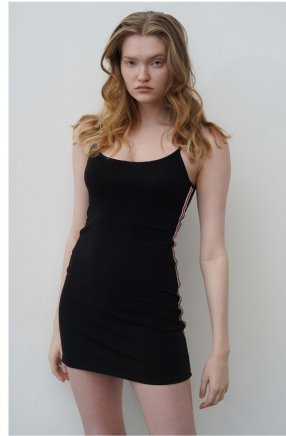

Abby

5 feet 9 1/2 inches

34-25-35.5

HAIR Blonde

EYES Blue

DRESS 2

SHOE 8

WALLFLOWER MANAGEMENT

WALLFLOWER
MANAGEMENT

height: 5'9.5" 34-25-35.5 hair: blonde eyes: blue dress: 44 shoe: 8

ABBY

Abby

Height-5 feet 9 1/2 inches, Measure-34-25-35.5, HAIR Blonde, EYES Blue , DRESS 2,SHOE 8

Abby

Height-5 feet 9 1/2 inches, Measure-34-25-35.5, HAIR Blonde, EYES Blue , DRESS 2,SHOE 8

Abby

Height-5 feet 9 1/2 inches, Measure-34-25-35.5, HAIR Blonde, EYES Blue , DRESS 2,SHOE 8

Abby

Height-5 feet 9 1/2 inches, Measure-34-25-35.5, HAIR Blonde, EYES Blue , DRESS 2,SHOE 8

Abby

Height-5 feet 9 1/2 inches, Measure-34-25-35.5, HAIR Blonde, EYES Blue , DRESS 2,SHOE 8

Abby

Height-5 feet 9 1/2 inches, Measure-34-25-35.5, HAIR Blonde, EYES Blue , DRESS 2,SHOE 8