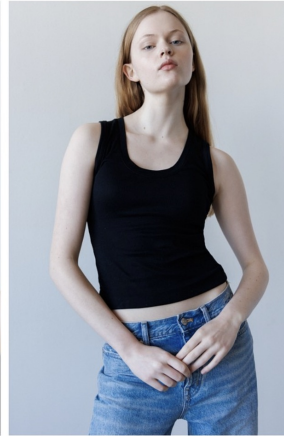

Ava

5 feet 10 inches

31-25-34.5

HAIR Blonde

EYES Blue

DRESS 2/4

SHOE 7.5

WALLFLOWER MANAGEMENT

MANAGEMENT

shoe: 7.5

dress: 2-4

eyes: BLUE

STRAWBERRY BLONDE

hair:

31-25-34.5

height: 5'10"

AVA

Ava

Height-5 feet 10 inches, Measure-31-25-34.5, HAIR Blonde, EYES Blue, DRESS 2/4,SHOE 7.5

Ava

Height-5 feet 10 inches, Measure-31-25-34.5, HAIR Blonde, EYES Blue, DRESS 2/4,SHOE 7.5

Ava

Height-5 feet 10 inches, Measure-31-25-34.5, HAIR Blonde, EYES Blue, DRESS 2/4,SHOE 7.5