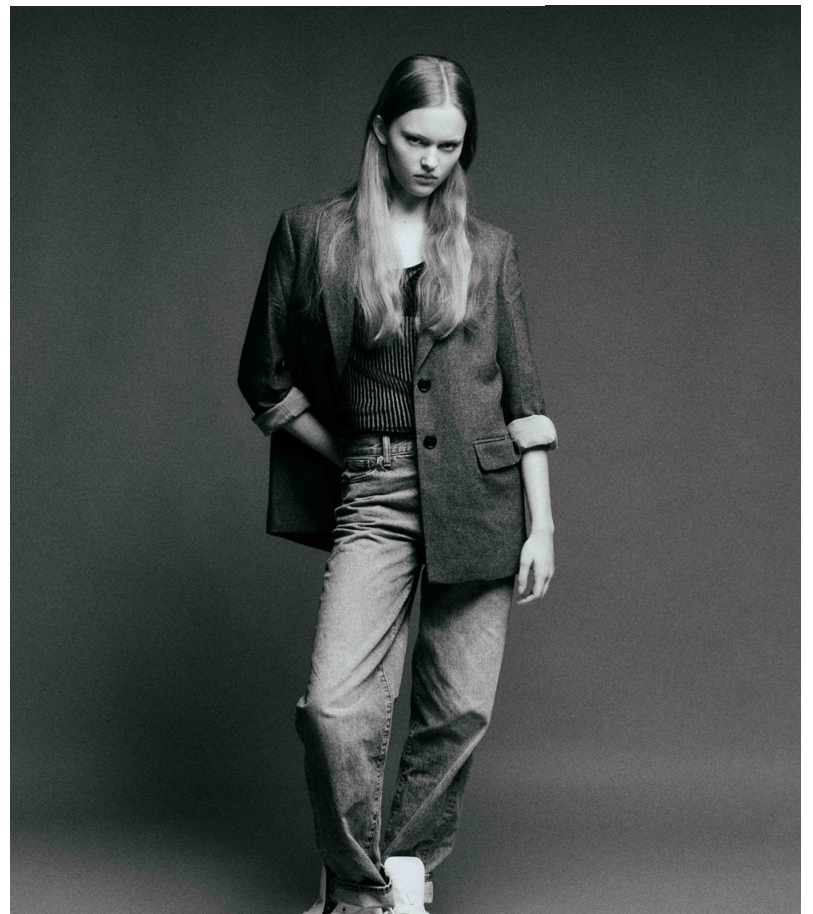

Ava

5 feet 10 inches

31-25-34.5

HAIR Blonde

EYES Blue

DRESS 2/4

SHOE 7.5

WALLFLOWER MANAGEMENT

MANAGEMENT

shoe: 7.5

dress: 2-4

eyes: BLUE

STRAWBERRY BLONDE

hair:

31-25-34.5

height: 5'10"

AVA

Ava

Height-5 feet 10 inches, Measure-31-25-34.5, HAIR Blonde, EYES Blue, DRESS 2/4,SHOE 7.5