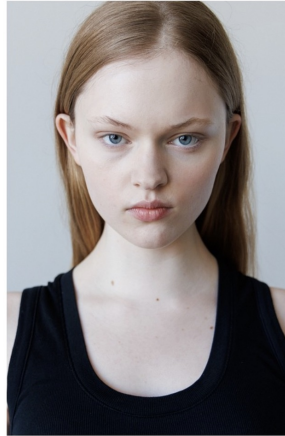

Ava

5 feet 10 inches

31-25-34.5

HAIR Blonde

EYES Blue

DRESS 2/4

SHOE 7.5

WALLFLOWER MANAGEMENT

MANAGEMENT

shoe: 7.5

dress: 2-4

eyes: BLUE

STRAWBERRY BLONDE

hair:

31-25-34.5

height: 5'10"

AVA

Ava

Height-5 feet 10 inches, Measure-31-25-34.5, HAIR Blonde, EYES Blue, DRESS 2/4,SHOE 7.5

Ava

Height-5 feet 10 inches, Measure-31-25-34.5, HAIR Blonde, EYES Blue, DRESS 2/4,SHOE 7.5

Ava

Height-5 feet 10 inches, Measure-31-25-34.5, HAIR Blonde, EYES Blue, DRESS 2/4,SHOE 7.5