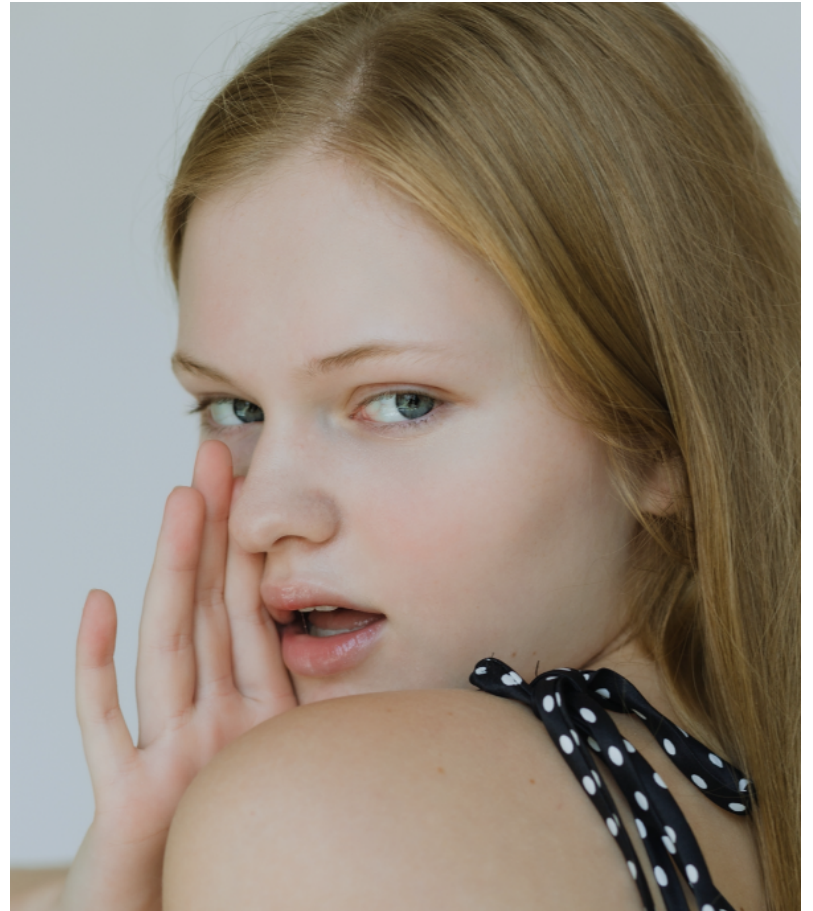

Ava

Height-5 feet 10 inches, Measure-31-25-34.5, HAIR Blonde, EYES Blue, DRESS 2/4,SHOE 7.5