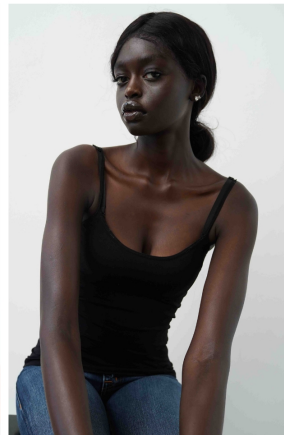

Anyier

5 feet 11 1/2 inches

32-24-36

HAIR Black

EYES Brown

DRESS 4

SHOE 10

WALLFLOWER MANAGEMENT

WALLFLOWER
MANAGEMENT

height: 67.5 33-21.5-38 hair: BLACK eyes: BROWN dress: 4 shoe: 10

ANYIER

Anyier

Height-5 feet 11 1/2 inches, Measure-32-24-36, HAIR Black, EYES Brown, DRESS 4,SHOE 10

Anyier

Height-5 feet 11 1/2 inches, Measure-32-24-36, HAIR Black, EYES Brown, DRESS 4, SHOE 10