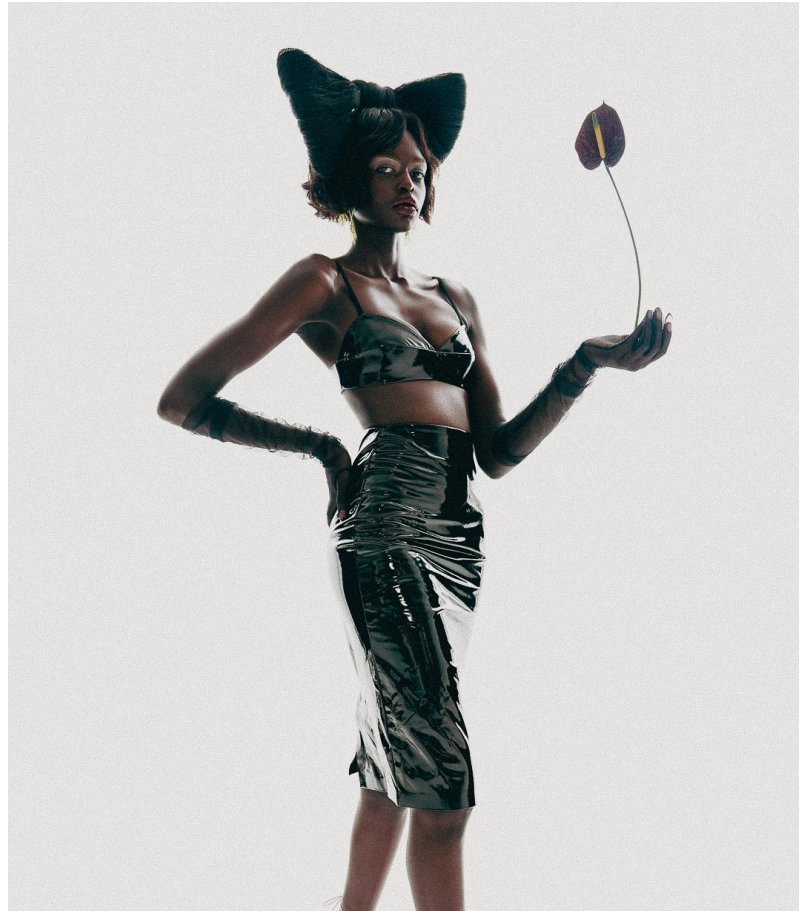

Anyier

5 feet 11 1/2 inches

32-24-36

HAIR Black

EYES Brown

DRESS 4

SHOE 10

WALLFLOWER MANAGEMENT

WALLFLOWER
MANAGEMENT

height: 67.5 33-21.5-38 hair: BLACK eyes: BROWN dress: 4 shoe: 10

ANYIER

Anyier

Height-5 feet 11 1/2 inches, Measure-32-24-36, HAIR Black, EYES Brown, DRESS 4,SHOE 10

Anyier

Height-5 feet 11 1/2 inches, Measure-32-24-36, HAIR Black, EYES Brown, DRESS 4, SHOE 10