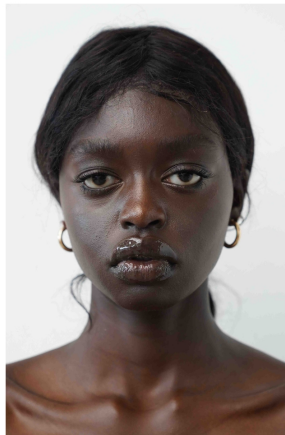

Anyier

5 feet 11 1/2 inches

32-24-36

HAIR Black

EYES Brown

DRESS 4

SHOE 10

WALLFLOWER MANAGEMENT

WALLFLOWER
MANAGEMENT

height: 67.5 33-21.5-38 hair: BLACK eyes: BROWN dress: 4 shoe: 10

ANYIER

Anyier

Height-5 feet 11 1/2 inches, Measure-32-24-36, HAIR Black, EYES Brown, DRESS 4,SHOE 10

Anyier

Height-5 feet 11 1/2 inches, Measure-32-24-36, HAIR Black, EYES Brown, DRESS 4, SHOE 10

Anyier

Height-5 feet 11 1/2 inches, Measure-32-24-36, HAIR Black, EYES Brown, DRESS 4, SHOE 10

Anyier

Height-5 feet 11 1/2 inches, Measure-32-24-36, HAIR Black, EYES Brown, DRESS 4, SHOE 10

Anyier

Height-5 feet 11 1/2 inches, Measure-32-24-36, HAIR Black, EYES Brown, DRESS 4,SHOE 10