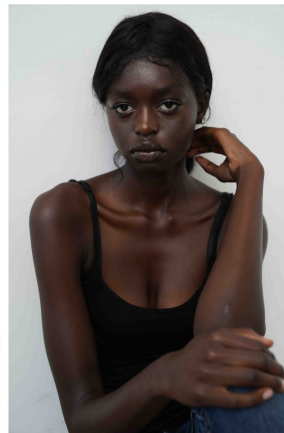

Anyier

5 feet 11 1/2 inches

32-24-36

HAIR Black

EYES Brown

DRESS 4

SHOE 10

WALLFLOWER MANAGEMENT

WALLFLOWER
MANAGEMENT

height: 67.5 33-21.5-38 hair: BLACK eyes: BROWN dress: 4 shoe: 10

ANYIER

Anyier

Height-5 feet 11 1/2 inches, Measure-32-24-36, HAIR Black, EYES Brown, DRESS 4,SHOE 10

Anyier

Height-5 feet 11 1/2 inches, Measure-32-24-36, HAIR Black, EYES Brown, DRESS 4, SHOE 10

Anyier

Height-5 feet 11 1/2 inches, Measure-32-24-36, HAIR Black, EYES Brown, DRESS 4, SHOE 10

Anyier

Height-5 feet 11 1/2 inches, Measure-32-24-36, HAIR Black, EYES Brown, DRESS 4, SHOE 10

Anyier

Height-5 feet 11 1/2 inches, Measure-32-24-36, HAIR Black, EYES Brown, DRESS 4,SHOE 10