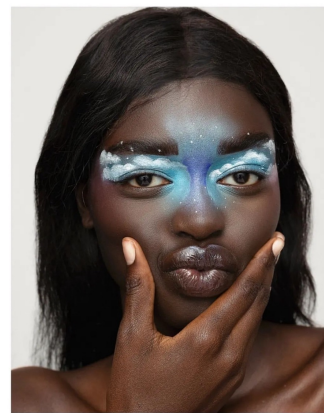

Anyier

5 feet 11 1/2 inches

32-24-36

HAIR Black

EYES Brown

DRESS 4

SHOE 10

WALLFLOWER MANAGEMENT

WALLFLOWER
MANAGEMENT

height: 67.5 33-21.5-38 hair: BLACK eyes: BROWN dress: 4 shoe: 10

ANYIER

Anyier

Height-5 feet 11 1/2 inches, Measure-32-24-36, HAIR Black, EYES Brown, DRESS 4,SHOE 10

Anyier

Height-5 feet 11 1/2 inches, Measure-32-24-36, HAIR Black, EYES Brown, DRESS 4, SHOE 10