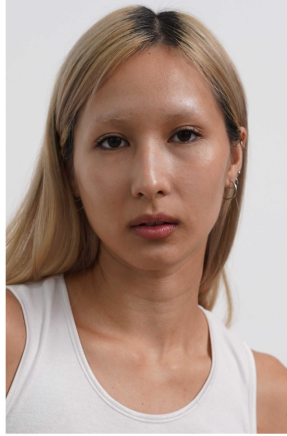

Mai

5 feet 9 1/2 inches

31-23.5-35

HAIR Brown

EYES Brown

DRESS 0/2

SHOE 9

WALLFLOWER MANAGEMENT

WALLFLOWER
MANAGEMENT

MAI

Mai

Height-5 feet 9 1/2 inches, Measure-31-23.5-35, HAIR Brown, EYES Brown, DRESS 0/2,SHOE 9