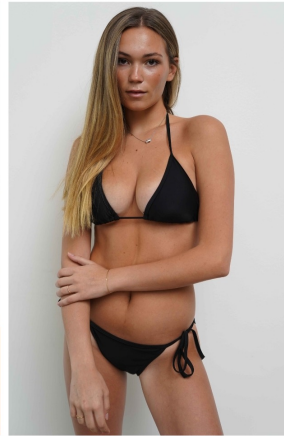

# Harper

5 feet 9 inches

32-26.5-36

HAIR Dirty Blonde

EYES Brown

DRESS 2/4

SHOE 10.5

## WALLFLOWER MANAGEMENT

WALLFLOWER  
MANAGEMENT

height: 5'9"    32-26.5-36    hair: BLONDE    eyes: BROWN    dress: 2    shoe: 10.5

HARPER

# Harper

Height-5 feet 9 inches, Measure-32-26.5-36, HAIR Dirty Blonde, EYES Brown, DRESS 2/4,SHOE 10.5