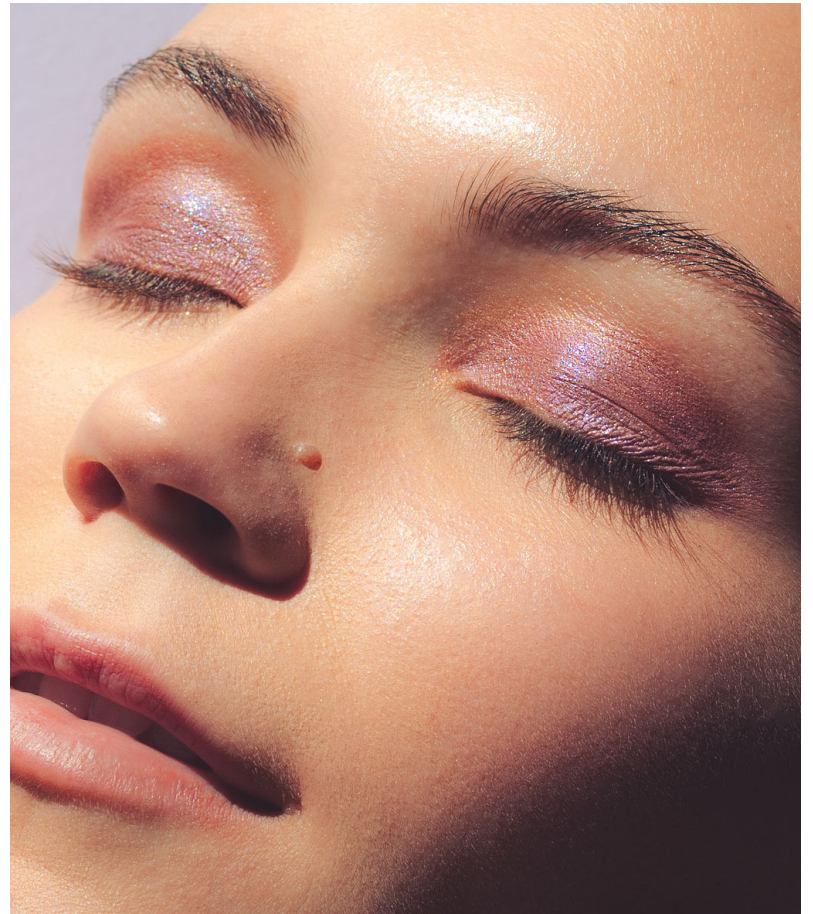

# Harper

5 feet 9 inches

32-26.5-36

HAIR Dirty Blonde

EYES Brown

DRESS 2/4

SHOE 10.5

# Harper

Height-5 feet 9 inches, Measure-32-26.5-36, HAIR Dirty Blonde, EYES Brown, DRESS 2/4,SHOE 10.5