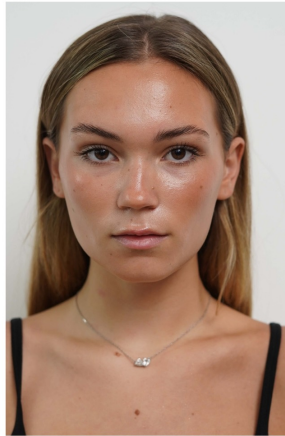

# Harper

5 feet 9 inches

32-26.5-36

HAIR Dirty Blonde

EYES Brown

DRESS 2/4

SHOE 10.5

## WALLFLOWER MANAGEMENT

WALLFLOWER  
MANAGEMENT

height: 5'9"    32-26.5-36    hair: BLONDE    eyes: BROWN    dress: 2    shoe: 10.5

HARPER

# Harper

Height-5 feet 9 inches, Measure-32-26.5-36, HAIR Dirty Blonde, EYES Brown, DRESS 2/4,SHOE 10.5