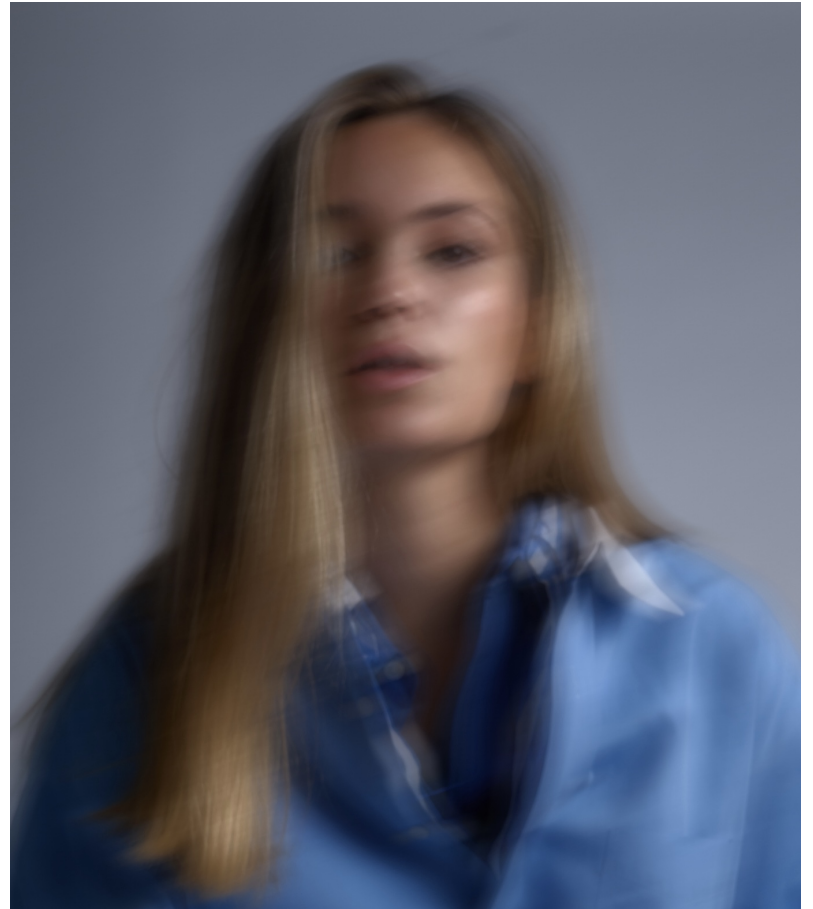

# Harper

5 feet 9 inches

32-26.5-36

HAIR Dirty Blonde

EYES Brown

DRESS 2/4

SHOE 10.5

## WALLFLOWER MANAGEMENT

WALLFLOWER  
MANAGEMENT

height: 5'9"    32-26.5-36    hair: BLONDE    eyes: BROWN    dress: 2    shoe: 10.5

HARPER

# Harper

Height-5 feet 9 inches, Measure-32-26.5-36, HAIR Dirty Blonde, EYES Brown, DRESS 2/4,SHOE 10.5