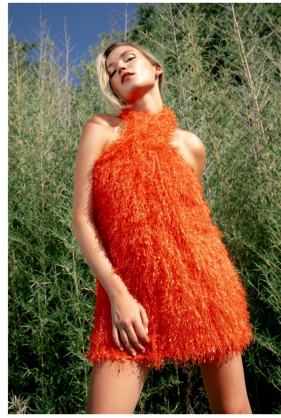

# Harper

5 feet 9 inches

32-26.5-36

HAIR Dirty Blonde

EYES Brown

DRESS 2/4

SHOE 10.5

## WALLFLOWER MANAGEMENT

WALLFLOWER  
MANAGEMENT

height: 5'9"    32-26.5-36    hair: BLONDE    eyes: BROWN    dress: 2    shoe: 10.5

HARPER

# Harper

Height-5 feet 9 inches, Measure-32-26.5-36, HAIR Dirty Blonde, EYES Brown, DRESS 2/4,SHOE 10.5