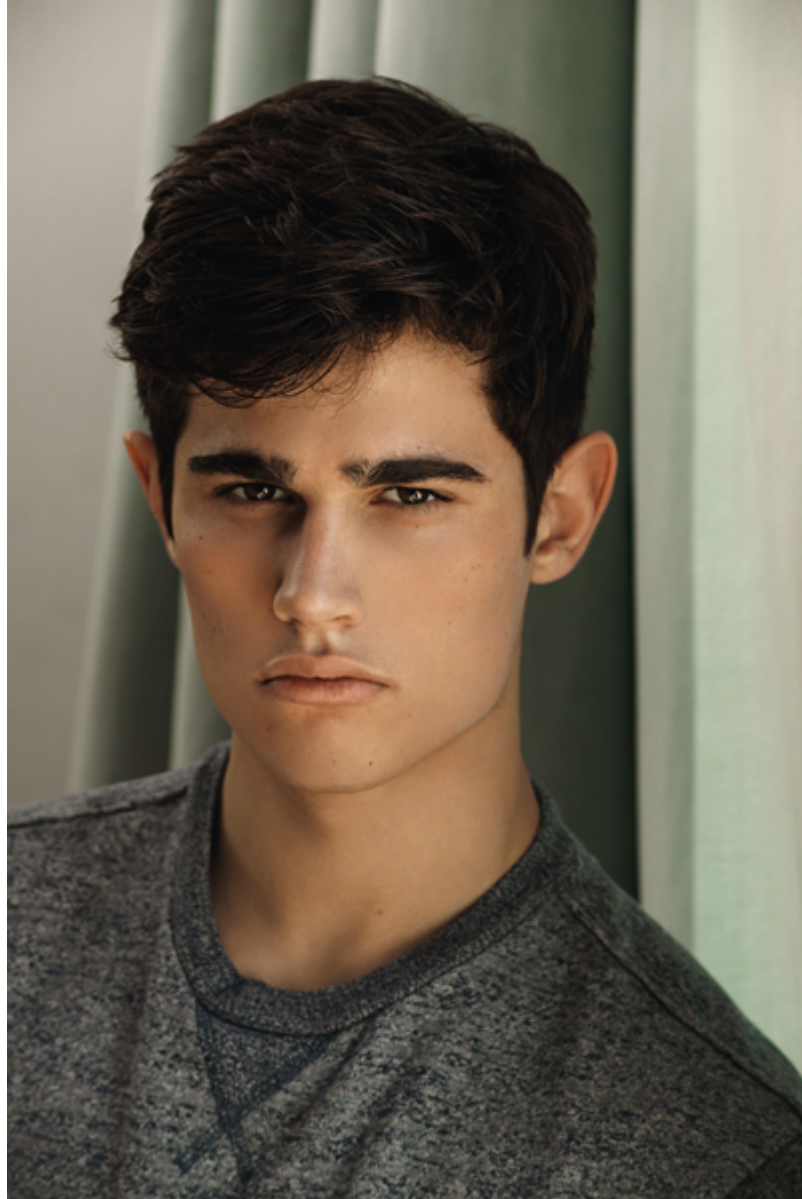

Blake Gregory

HAIR Brown
EYES Brown
DRESS
SHOE

WALLFLOWER MANAGEMENT

Blake Gregory

Hair: Brown
Eyes: Brown
Height: 6'1.5

CONTACT: meghan@wallflowermanagement.com
214-559-4300

Modeling

Print

Stage

Special Skills

Wrestling, Track/Field, Football, Frisbee, Swimming, Rock Climbing, Cyclin and Lifeguard