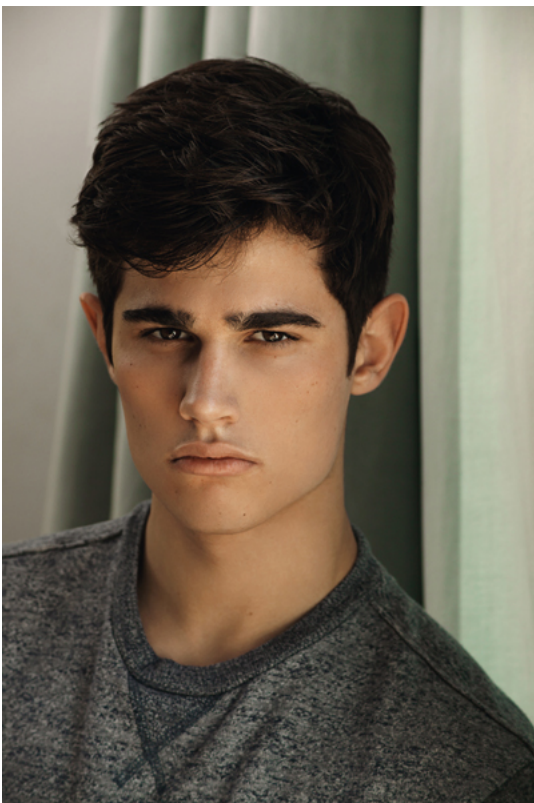

Blake Gregory

HAIR Brown
EYES Brown
DRESS
SHOE

WALLFLOWER MANAGEMENT

Blake Gregory

Hair: Brown
Eyes: Brown
Height: 6'1.5

CONTACT: meghan@wallflowermanagement.com
214-559-4300

Modeling

Print

Stage

Special Skills

Wrestling, Track/Field, Football, Frisbee, Swimming, Rock Climbing, Cyclin and Lifeguard